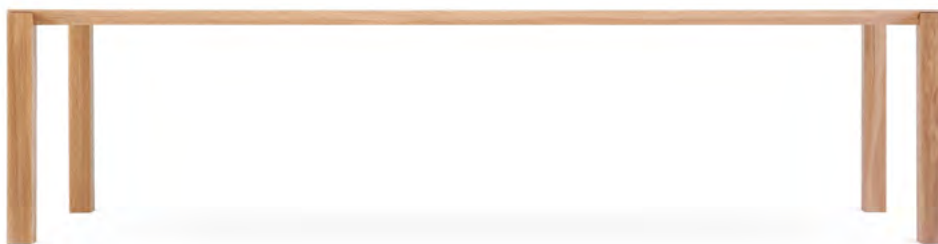

PIANCA

WOODY Table designer Fattorini Rizzini & Partners

The surfaces and features of the table designed by the studio Fattorini+Rizzini+Partners jibe perfectly with the Pianca philosophy, giving rise to a product of clean, essential geometric lines. Woody is rigorous and minimal, to fit perfectly into both classic and contemporary domestic spaces.

The concrete substance of the wood conserves its character in every part, thanks to a finish that brings out its natural beauty.

The oak top seems to float on the structure, reaching a length of three meters with a single spectacularly slim plank.

PIANCA

DIMENSIONS

Woody table can be customized (reduced) to the cm at no surcharge.

W 130 | H 76 | D 130 cm

W 180 | H 76 | D 90 cm

W 210 | H 76 | D 100 cm

W 240 | H 76 | D 100 cm

W 300 | H 76 | D 110 cm

FINISHES

Rovere naturale, Rovere Grigio, Canaletto, Borgogna to match the top.

STRUCTURE

Base in veneered solid wood, top in veneered plywood.