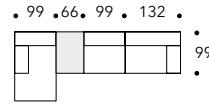

W 396 | D 165 cm
1 side table
1 side module
1 central module
1 chaise longue