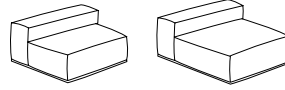

CENTRAL module
W 99 - 132 - 165 cm
H 60 cm
D 99 - 132 cm