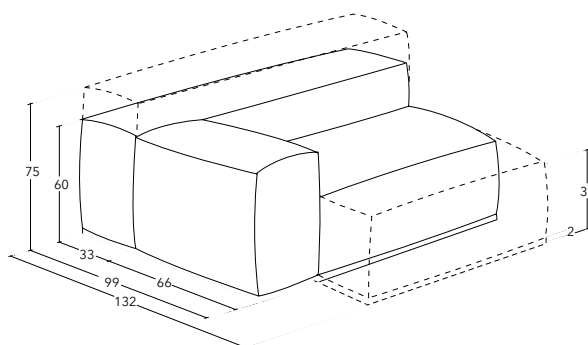

STRUCTURE

Internal structure: made with solid wood panels and derivatives coated with fiber fillers, padded in polyurethane foam of different densities and polyester fiber and coated with fixed lining in feather-proof cotton fabric.

Platform: made of plywood with a fabric cover in velvet bonded to rubber.

seat cushions: support with polyurethane foam in different densities with a canalised white feather-filled seat, with a fixed feather-proof cotton fabric cover.

Feet: H 2cm, in black nylon, attached to a retractable panel, keep modules raised 4 cm above the floor.

Covers: in removable fabric or non-removable leather/synthetic leather.

Low backrest version