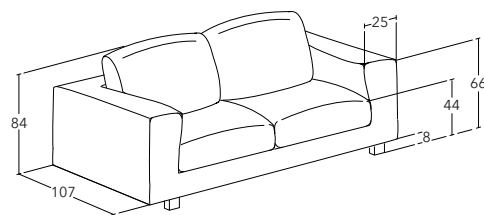

PALIO sofa design R&S PIANCA

STRUCTURE

Internal structure: made with solid wood elements and with high density panels, upholstered in different densities of polyurethane foam with a fabric cover.

Top of seat: equipped with sprung elastic straps, padded with polyurethane and covered with fiber and velvet coupled fabric lining.

Seat cushions: in polyurethane foam with different densities with non-deformable high-density permanent sitting area and rounded top memory foam with a fabric cover in fibre-lined velvet.

Back cushions: in mixed filling canalised, covered with 100% white cotton fabric.

Covers: in removable fabric or non-removable leather/synthetic leather.

Feet h 6cm, retractable, in black nylon or h 8cm, square, in high gloss chromed steel, and in metal finishes or matt lacquer.

low back rest version