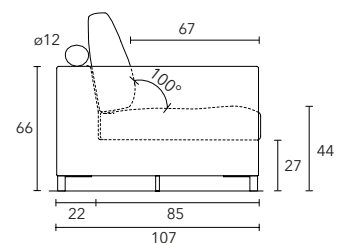

PIANCA

PALIO sofa design R&S PIANCA

STRUCTURE

Internal structure: made with solid wood elements and with high density panels, upholstered in different densities of polyurethane foam with a fabric cover.

Top of seat: equipped with sprung elastic straps, padded with polyurethane and covered with fiber and velvet coupled fabric lining.

Seat cushions: in polyurethane foam with different densities with non-deformable high-density permanent sitting area and rounded top memory foam with a fabric cover in fibre-lined velvet.

Back cushions: in mixed filling canalised, covered with 100% white cotton fabric.

Covers: in removable fabric or non-removable leather/synthetic leather.

Feet h 6cm, retractable, in black nylon or h 8cm, square, in high gloss chromed steel, and in metal finishes or matt lacquer.