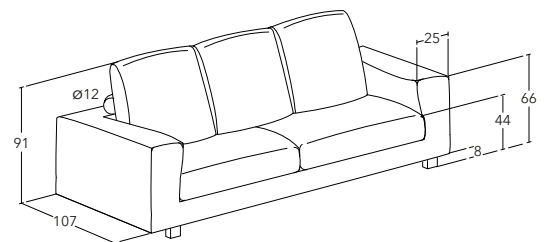

high back rest version