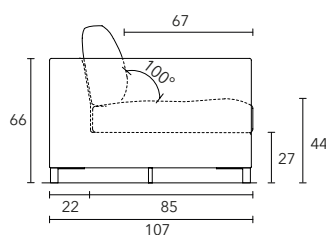

PIANCA

PALIO sofa design R&S PIANCA

STRUCTURE

Internal structure: made with solid wood elements and with high density panels, upholstered in different densities of polyurethane foam with a fabric cover.

Top of seat: equipped with sprung elastic straps, padded with polyurethane and covered with fiber and velvet coupled fabric lining.

Seat cushions: in polyurethane foam with different densities with non-deformable high-density permanent sitting area and rounded top memory foam with a fabric cover in fibre-lined velvet.

Back cushions: in mixed filling canalised, covered with 100% white cotton fabric.

Covers: in removable fabric or non-removable leather/synthetic leather.

Feet h 6cm, retractable, in black nylon or h 8cm, square, in high gloss chromed steel, and in metal finishes or matt lacquer.