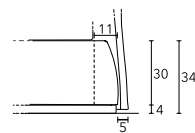

Polished chrome base
at a surcharge