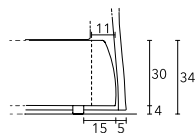

HEIGHT OF BED FRAME

Standard feet in black nylon