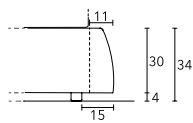

HEIGHT OF BED FRAME

Standard feet in black nylon