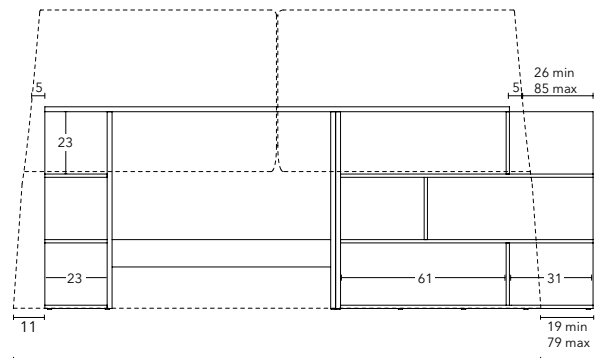

PIANCA

ORIENTE BOOKCASE

STRUCTURE