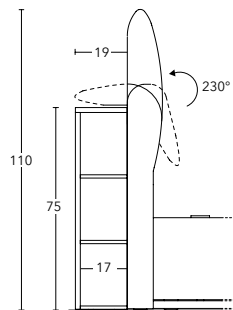

PIANCA

ORIENTE BOOKCASE

STRUCTURE