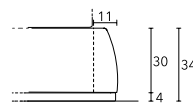

Polished chrom base
at a surcharge