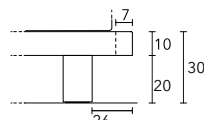

Standard feet for MEDIUM bed frame and upon request for MEDIUM 30 cm H bed frame.