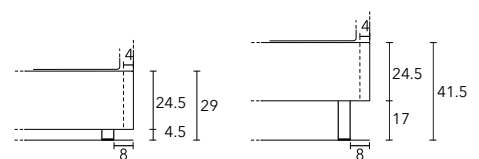

Feet for SOMMIER and, on request, in black chrome finish for SOMMIER 41 cm H.