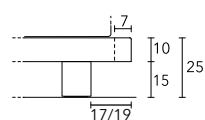

Standard feet for MEDIUM bed frame and upon request for MEDIUM 30 cm H bed frame.