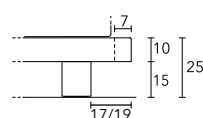

Standard feet for MEDIUM bed frame and upon request for MEDIUM 30 cm H bed frame.