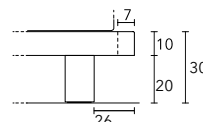

Standard feet for MEDIUM bed frame and upon request for MEDIUM 30 cm H bed frame.