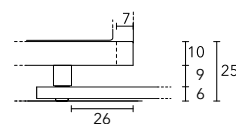

Feet for MEDIUM bed frame sitting on platform.