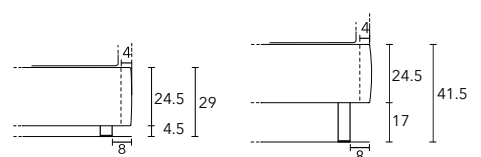

HEIGHT OF BED FRAME

Feet for MINI bed frame.

Feet for MEDIUM bed frame sitting on platform.

Standard feet for MEDIUM bed frame and upon request for MEDIUM 30 cm H bed frame.

Feet for SOMMIER and, on request, in black chrome finish for SOMMIER 41 cm H.

Slat base in metal frame and wood slats, with or without storage, the slat can be placed in 7 different positions to accommodate mattress at different heights. In beds with MINI bed frame the slat base is supplied in one piece for 150 and 160 cm W. for the 180 and 193 cm W size the slat base is divided in two.