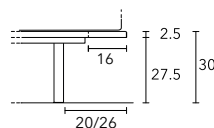

HEIGHT OF BED FRAME

Feet for MINI bed frame.