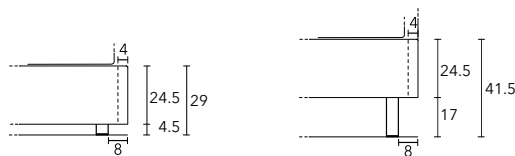

HEIGHT OF BED FRAME

Feet for SOMMIER and, on request, in black chrome finish for SOMMIER 41 cm H.