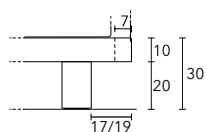

Standard feet for MEDIUM bed frame and upon request for MEDIUM 30 cm H bed frame.