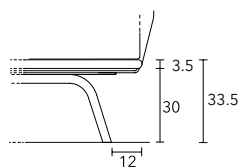

HEIGHT OF BED FRAME

Legs made of metal upholstered and covered with removable fabric or with non-removable leather and eco-leather.