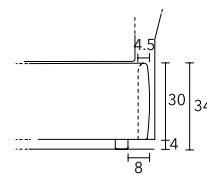

DIMENSIONS

BED WITH UPHOLSTERED BED FRAME

WITH LOOSE SLAT BASE

150 x 190	W 176 D 216 cm
150 x 200	W 176 D 226 cm
160 x 190	W 184 D 216 cm
160 x 200	W 184 D 226 cm
180 x 200	W 205 D 226 cm
193 x 200	W 218 D 226 cm

BED WITH UPHOLSTERED TALL BED FRAME

WITH LOOSE SLAT BASE

150 x 190	W 176 D 217 cm
150 x 200	W 176 D 227 cm
160 x 190	W 184 D 217 cm
160 x 200	W 184 D 227 cm
180 x 200	W 205 D 238 cm
193 x 200	W 218 D 226 cm

WITH STORAGE BASE

150 x 190	W 176 D 217 cm
150 x 200	W 176 D 227 cm
160 x 190	W 184 D 217 cm
160 x 200	W 184 D 227 cm

HEIGHT OF BED FRAME

Legs made of metal upholstered and covered with removable fabric or with non-removable leather and eco-leather.