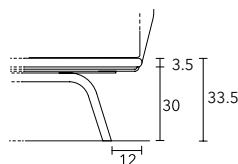

HEIGHT OF BED FRAME

Legs made of metal upholstered and covered with removable fabric or with non-removable leather and eco-leather.