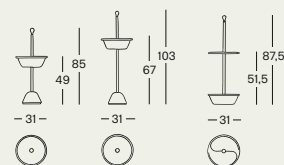

370/380

design
**Achille & Pier Giacomo
Castiglioni, 1961**

Servofumo 370

Servopluvio 380