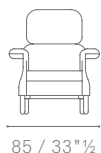

**Feet.** Semi-glossy black-lacquered beech wood (11).

**Upholstery.** Pelle Frau® leather:

- Color System Frau® (SC) - Soul
- Color System Frau® (SC) bicolour\* - Cuoietto
- Heritage - Century
- Nest

\*In these cases please specify the colour to be assigned to the internal part of the seat and the colour for the external part of the armchair.

**Removability.** Not possible.

5326111

5326511

41 / 16 1/4"

56 / 22" 56 / 22"