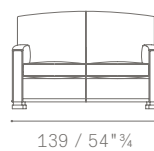

5165111

5165211

5165311