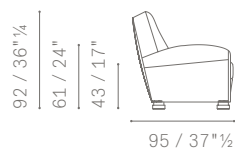

5165111

5165211

5165311