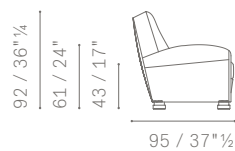

5165111

5165211

5165311