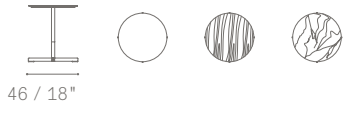

5364631

52 / 20¹/₄"