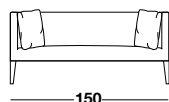

ADELE SOFT

adele

small armchair

adele soft

armchair

small sofa

pillow

AS

adele junior

small armchair