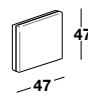

asia soft

small armchair

small sofa

pillow

AS

FINISHING

PB: metal burnished painted.

PN: metal black chrome.