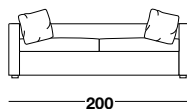

A light waviness on the cover must be considered absolutely normal.

FEET FINISHING

Black PVC

ELLA PLUS

ella plus

sofas

pillows

BE