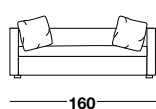

A light waviness on the cover must be considered absolutely normal.

FEET FINISHING

Black PVC

ELLA PLUS

ella plus

sofas

pillows

BE