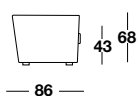

A light waviness on the cover must be considered absolutely normal.

FEET FINISHING

Black PVC

ELLA PLUS

ella plus

sofas

pillows

BE