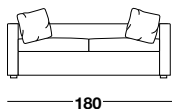

A light waviness on the cover must be considered absolutely normal.

FEET FINISHING

Black PVC

ELLA PLUS

ella plus

sofas

pillows

BE