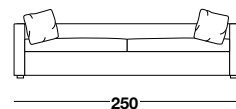

A light waviness on the cover must be considered absolutely normal.

FEET FINISHING

Black PVC

ELLA PLUS

ella plus

sofas

pillows

BE