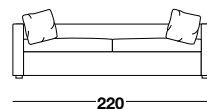

A light waviness on the cover must be considered absolutely normal.

FEET FINISHING

Black PVC

ELLA PLUS

ella plus

sofas

pillows

BE