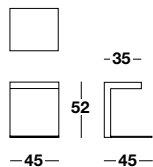

ERCOLE SERVER

Complemento della famiglia Ercole.

Struttura: in legno impiallacciato in rovere.

Basamento: in metallo verniciato color brunito.

A richiesta basamento in cromo nero.

Articolo disponibile nelle seguenti finiture:

Tinto wengé o tinto noce.

Element of the Ercole Collection.

Structure: in wood veneered in oak.

Base: in burnished painted metal. On request black chrome base.

Article available in the following finishings:

Wenge coloured or walnut coloured.

server

FINISHING

BASE FINISHING