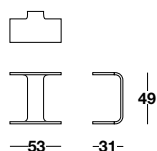

MEMPHIS SERVER

Tavolino Server in compensato curvato impiallacciato frassino tinto wengé. A richiesta tinto noce.

Server small table in bent ply-wood veneered in ash wengé coloured. On request walnut coloured.

server

FINISHING

Per ulteriori specifiche sui prodotti consultare il listino.

For further details about the products see the price list