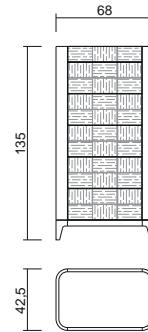

Settimanale 6 cassetti - in noce Canaletto (top non incluso)

Tall chest with 6 drws - in Canaletto walnut (top not included)

Cd. DA04001
VOL. 0,485 m³ GR.W. 91 Kg.

€2.188,00

Aggiungere sempre il top nelle finiture indicate di seguito:

Always add the top accordingly to the finishes marked below:

Top noce / walnut top €60,00

Top laminam® €157,00

Maggiorazione per schiena bifacciale

Surcharge for two-faced back panel €116,00