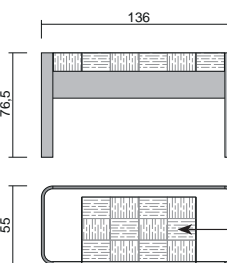

solo in noce
only in walnut

Toilette con vano trucco apribile e specchio interno, completa di vano interno portagioie e piano rivestito in velluto - frontali in noce Canaletto e struttura in laccato (top perimetrale fisso non incluso)

Cd. DA01001 **€1.832,00 opaco/matt**

VOL. 0,685 m² GR.W. 65 Kg. **€1.919,00 lucido/glossy**

Aggiungere sempre il top nelle finiture indicate di seguito:
Aggiungere sempre il top nelle finiture indicate di seguito:

Top noce / walnut top €140,00
Top laminam® €241,00