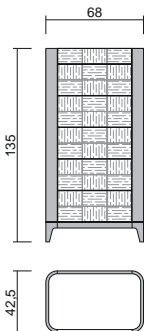

Settimanale 6 cassetti - frontali in noce Canaletto e struttura in laccato (top non incluso)

Tall chest with 6 drws - fronts in Canaletto walnut and structure in lacquer finish (top not included)

Cd. DA04001
VOL. 0,485 m² GR.W. 91 Kg. **€2.076,00 opaco/matt**

€2.188,00 lucido/glossy

Aggiungere sempre il top nelle finiture indicate di seguito:
Always add the top accordingly to the finishes marked below:

Top noce / walnut top €60,00
Top laminam® €157,00

Maggiorazione per schiena bifacciale
Surcharge for two-faced back panel **€116,00**