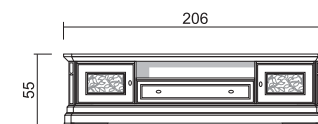

VOL. 0,712 m³ GR.W. 67 Kg.
Prof. - Depth 52,5 cm.

Base porta tv, 1 cassetto, 1 vano a giorno e 2 ante laterali
TV base, 1 drawer, 1 open unit and 2 side doors
Cd. TI0611525 € 1.774,00