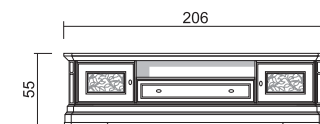

VOL. 0,712 m³ GR.W. 67 Kg.
Prof. - Depth 52,5 cm.

Base porta tv, 1 cassetto, 1 vano a giorno e 2 ante laterali
TV base, 1 drawer, 1 open unit and 2 side doors
Cd. TI0613525 € 1.774,00