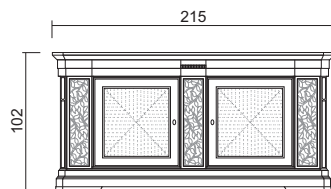

*Buffet, 2 herringbone wooden doors and 1 drawer*

Cd. TI0711511 € 1.797,00

VOL. 0,746 m<sup>3</sup> GR.W. 97 Kg.

Prof. - Depth 54,5 cm.

**Base 2 ante in legno spina pesce e 2 cassetti**

*Buffet, 2 herringbone wooden doors and 2 drawers*