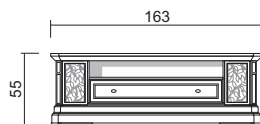

VOL. 0,557 m³ GR.W. 57 Kg.
Prof. - Depth 52,5 cm.

Base porta tv, 1 cassetto, 1 vano a giorno e 2 antine laterali
TV base, 1 drawer, 1 open unit and 2 side doors
Cd. TI0513515 € 1.576,00

Base porta tv, 1 cassetto, 1 vano a giorno e 2 vani laterali
porta casse con fregio traforato (casse escluse)
TV base, 1 drawer, 1 open unit and 2 side units
for speakers with fretworked decoration (speakers not included)
Cd. TI0523515 € 1.576,00