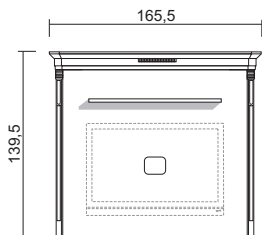

VOL. 0,352 m³ GR.W. 27 Kg.
Prof. - Depth 30 cm.

Porta tv sospeso con mensola
Suspended TV unit with shelf
Cd. TI0911311 € 1.178,00