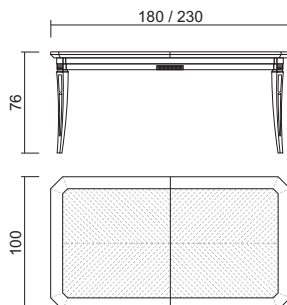

VOL. 0,371 m³ GR.W. 72,5 Kg.

Tavolo rettangolare, con 1 allunga centrale da 50 cm. - in legno spina pesce
Rectangular table with 1 central leaf 50 cm. - herringbone wood
Cd. TI1311117 € 1.592,00