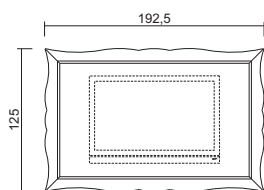

VOL. 0,600 m³ GR.W. 43 Kg.

Prof. - Depth 20 cm.

Porta tv sospeso

Suspended TV unit

Cd. SI39331 € 1.542,00