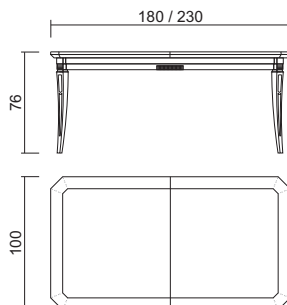

VOL. 0,371 m³ GR.W. 72,5 Kg.
Tavolo rettangolare, con 1 allunga centrale da 50 cm.
Rectangular table with 1 central leaf 50 cm.
Cd. TI1313117 € 1.592,00