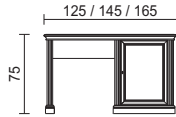

Prof. - Depth 58 cm.

Scrivanica con vano frigorifer (escluso frigo)
Writing desk w/fridge unit (fridge not included)

VOL. 0,400 m³ GR.W. 72 Kg.
L. 125 dx/right Cd. 327931 sx/left Cd. 327932 € 1.029,00

VOL. 0,411 m³ GR.W. 75 Kg.
L. 145 dx/right Cd. 327933 sx/left Cd. 327934 € 1.134,00

VOL. 0,425 m³ GR.W. 77 Kg.
L. 165 dx/right Cd. 327935 sx/left Cd. 327936 € 1.241,00