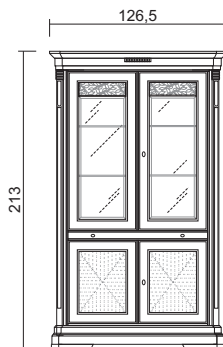

VOL. 0,615 m³ GR.W. 112 Kg.
Prof. - Depth 43 cm.

Vetrina 2 ante vetro, 2 ante legno spina pesce, con piano estraibile - luci led incluse fianchi vetro e schiena specchio
Crystal cabinet, 2 glass doors, 2 herringbone wooden doors, with extractable shelf - led lamps included glass sides and mirror back
Cd. TI0211412 € 2.840,00

Vetrina 2 ante vetro, 2 ante legno spina pesce, con piano estraibile - luci led incluse fianchi vetro e schiena rivestita tessuto
Crystal cabinet, 2 glass doors, 2 herringbone wooden doors, with extractable shelf - led lamps included glass sides and back covered with fabric
Cd. TI0221412 € 2.840,00