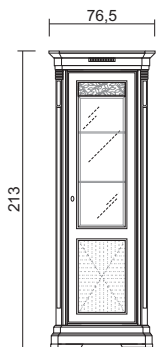

**All the materials employed are class "E1" ones, according to European rules.**

VOL. 0,908 m<sup>3</sup> GR.W. 66 Kg.  
Prof. - Depth 43 cm.

**Vetrina 1A vetro e legno spina pesce, fianchi vetro e schiena specchio - luce led inclusa**  
Crystal cabinet, 1 glass and herringbone wooden door, glass sides and mirror back - led lamp included  
Dx | Rh - Cd. TI0111472 € 1.666,00  
Sx | Lh - Cd. TI0111472 € 1.666,00