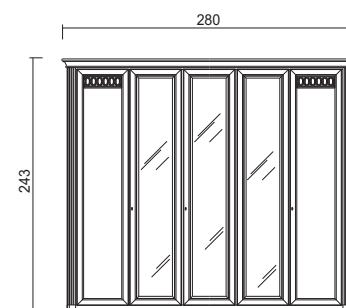

VOL. 1,398 m³ GR.W. 305 Kg.
Prof. - Depth 68,5 cm.
Armadio 2AP + 3AS
Wardrobe, 5 doors with 3 mirrored door
Cd. 327815/53 € 3.723,00

Optionals per armadio: Optionals for wardrobe:		Elementi Elements		Cassettiera interna Internal drawer unit		Ripiano Shelf		Tubi appendiabiti Clothes hanger	
				Cd.	€	Cd.	€	Cd.	€
Armadio 3A - 4A - 5A	3 - 4 - 5 door - wardrobe	Laterale grande	Large side	327820	195,00	327872/10	62,00	327876/10	23,00
Armadio 3A	3 - doors wardrobe	Laterale piccolo	Small side	-	-	327874/10	46,00	327877/10	23,00
Armadio 5A	5 - doors wardrobe	Centrale piccolo	Small central	-	-	3278074	44,00	327877	23,00

DOTAZIONE INTERNA PER ARMADI:

2 Ripiani + 1 tubo appendiabiti in ogni vano

INTERNAL EQUIPMENT FOR ALL WARDROBES:

2 Shelves + 1 Clothes tube in each compartment