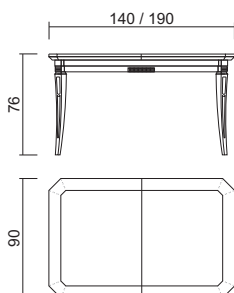

VOL. 0,271 m³ GR.W. 63,5 Kg.
Tavolo rettangolare, con 1 allunga centrale da 50 cm.
Rectangular table with 1 central leaf 50 cm.
Cd. TI1213917 € 1.395,00