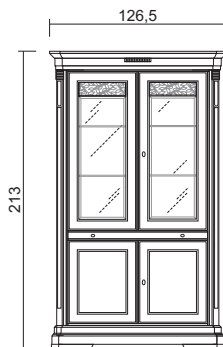

VOL. 0,615 m³ GR.W. 112 Kg.
Prof. - Depth 43 cm.

**Vetrina 2 ante vetro, 2 ante legno,
con piano estraibile - luci led incluse**
fianchi vetro e schiena specchio
Crystal cabinet, 2 glass doors, 2 wooden doors,
with extractable shelf - led lamps included
glass sides and mirror back
Cd. TI0213412 € 2.840,00

**Vetrina 2 ante vetro, 2 ante legno,
con piano estraibile - luci led incluse**
fianchi vetro e schiena rivestita tessuto
Crystal cabinet, 2 glass doors, 2 wooden doors,
with extractable shelf - led lamps included
glass sides and back covered with fabric
Cd. TI0223412 € 2.840,00