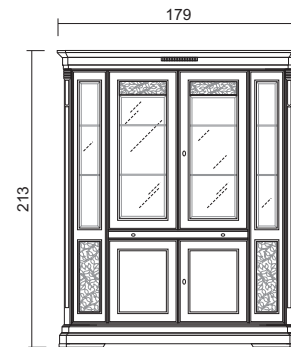

VOL. 0,932 m³ GR.W. 150 Kg.
Prof. - Depth 43 cm.

**Vetrina 2 ante vetro, 2 ante legno,
con piano estraibile e 2 ante laterali fisse**
fianchi vetro e schiena specchio - luci led incluse
Crystal cabinet, 2 glass doors, 2 wooden doors,
with extractable shelf and 2 fixed side doors
glass sides and mirror back - led lamps included
Cd. TI0313412 € 3.796,00

**Vetrina 2 ante vetro, 2 ante legno,
con piano estraibile e 2 ante laterali fisse**
fianchi vetro e schiena rivestita tessuto - luci led incluse
Crystal cabinet, 2 glass doors, 2 wooden doors,
with extractable shelf and 2 fixed side doors
glass sides and back covered with fabric - led lamps included
Cd. TI0323412 € 3.796,00