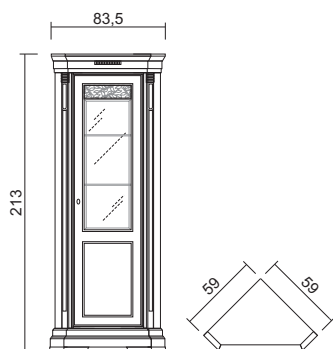

in laccato - *Lacquer finish*

VOL. 0,612 m³ GR.W. 48 Kg.

**Angoliera 1 anta vetro e legno,
schiene specchio - luce led inclusa**

*Corner cabinet, 1 glass and wooden door,
mirror backs - led lamp included*

Cd. TI0413552 € 1.889,00

**Angoliera 1 anta vetro e legno,
schiene rivestite tessuto - luce led inclusa**

*Corner cabinet, 1 glass and wooden door,
backs covered with fabric - led lamp included*

Cd. TI0423552 € 1.889,00