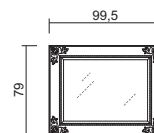

VOL. 0,092 m³ GR.W. 13 Kg.

Specchiera foglia argento

Mirror in silver leaf

Cd. TI1011197 € 495,00