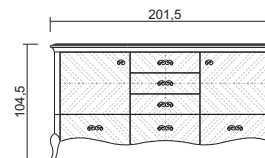

VOL. 1,354 m³ GR.W. 169 Kg.
Prof. - Depth 54,5 cm.

Base 6 cassetti + 2 ante - in legno spina pesce
Buffet, 6 drawers + 2 doors - herringbone wood
Cd. SI42633 € 3.210,00