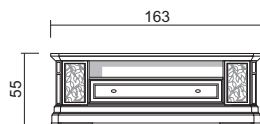

VOL. 0,557 m³ GR.W. 57 Kg.
Prof. - Depth 52,5 cm.

Base porta tv, 1 cassetto, 1 vano a giorno e 2 antine laterali
TV base, 1 drawer, 1 open unit and 2 side doors
Cd. TI0511515 € 1.576,00

Base porta tv, 1 cassetto, 1 vano a giorno e 2 vani laterali porta casse con fregio traforato (casse escluse)
TV base, 1 drawer, 1 open unit and 2 side units for speakers with fretworked decoration (speakers not included)
Cd. TI0521515 € 1.576,00