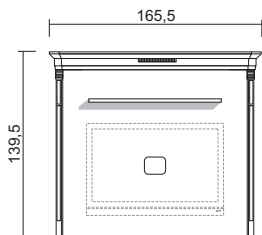

VOL. 0,352 m³ GR.W. 27 Kg.
Prof. - Depth 30 cm.

Porta tv sospeso con mensola
Suspended TV unit with shelf
Cd. TI0913311 € 1.178,00