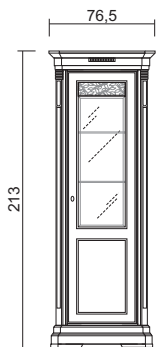

VOL. 0,908 m³ GR.W. 66 Kg.
Prof. - Depth 43 cm.

**Vetrina 1A vetro e legno,
fianchi vetro e schiena specchio - luce led inclusa**
Crystal cabinet, 1 glass and wooden door,
glass sides and mirror back - led lamp included
Dx | Rh - Cd. TI0113472 € 1.666,00
Sx | Lh - Cd. TI0113472 € 1.666,00

**Vetrina 1A vetro e legno,
fianchi vetro e schiena rivestita tessuto - luce led inclusa**
Crystal cabinet, 1 glass and wooden door,
glass sides and back covered with fabric - led lamp included
Dx | Rh - Cd. TI0123472 € 1.666,00
Sx | Lh - Cd. TI0123472 € 1.666,00