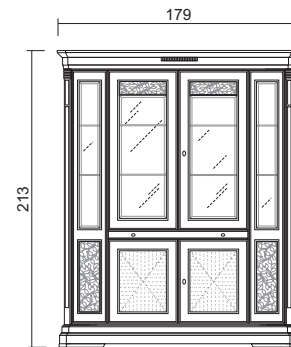

VOL. 0,932 m³ GR.W. 150 Kg.
Prof. - Depth 43 cm.

Vetrina 2 ante vetro, 2 ante legno spina pesce, con piano estraibile e 2 ante laterali fisse fianchi vetro e schiena specchio - luci led incluse
Crystal cabinet, 2 glass doors, 2 herringbone wooden doors, with extractable shelf and 2 fixed side doors glass sides and mirror back - led lamps included
Cd. TI0311412 € 3.796,00

Vetrina 2 ante vetro, 2 ante legno spina pesce, con piano estraibile e 2 ante laterali fisse fianchi vetro e schiena rivestita tessuto - luci led incluse
Crystal cabinet, 2 glass doors, 2 herringbone wooden doors, with extractable shelf and 2 fixed side doors glass sides and back covered with fabric - led lamps included
Cd. TI0321412 € 3.796,00