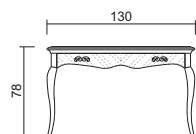

VOL. 0,272 m³ GR.W. 36 Kg.
Prof. - Depth 48 cm.

Consolle 1 cassetto - in legno spina di pesce
Console, 1 drawer - herringbone wood
Cd. SI60654 € 1.543,00