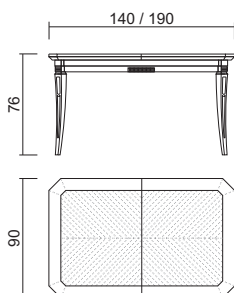

VOL. 0,271 m³ GR.W. 63,5 Kg.

Tavolo rettangolare, con 1 allunga centrale da 50 cm. - in legno spina pesce
Rectangular table with 1 central leaf 50 cm. - herringbone wood
Cd. TI1211917 € 1.395,00