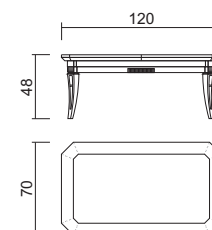

VOL. 0,17 m³ GR.W. 35 Kg.
Tavolino rettangolare
Rectangular coffee table
Cd. TI1413714 € 887,00