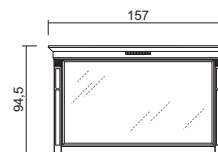

VOL. 0,172 m³ GR.W. 21 Kg.

Specchiera orizzontale in legno

Horizontal wooden mirror

Cd. TI1111219 € 653,00