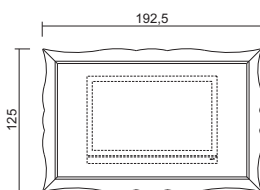

VOL. 0,600 m³ GR.W. 43 Kg.
Prof. - Depth 20 cm.

Porta tv sospeso
Suspended TV unit
Cd. SI38331 € 1.542,00