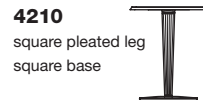

4200 / 4201 / 4202 / 4203
4210 / 4211 / 4212 / 4213

03/white	
09/black	
1A/aluminium	
12/green	

4201
rounded leg
rounded base

4202
rounded leg
rounded base

4203
rounded leg
rounded base

4211
square pleated leg
square base

4212
square pleated leg
square base

4213
square pleated leg
square base

	width	height	depth	diameter Ø	weight kg.
4200 rounded leg rounded base		72		60	13,700
4201 rounded leg rounded base	60	72	60		14,700
4202 rounded leg rounded base		72		70	15,700
4203 rounded leg rounded base	70	72	70		16,700
4210 square pleated leg square base		72		60	17,700
4211 square pleated leg square base	60	72	60		18,700
4212 square pleated leg square base		72		70	19,700
4213 square pleated leg square base	70	72	70		20,700