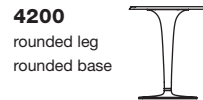

TopTop

Philippe Starck with Eugeni Quitllet 2007

The TopTop tables come in a version created specifically for office use, shock resistant and weatherproof. The transparent circular or square section legs have a faceted surface, metal core and melamine top and are available in different colours – white, black, aluminium and green, and the base is painted aluminium.

4200 / 4201 / 4202 / 4203
4210 / 4211 / 4212 / 4213

03/white	
09/black	
1A/aluminium	
12/green	

4201
rounded leg
rounded base

4202
rounded leg
rounded base

4203
rounded leg
rounded base

4211
square pleated leg
square base

4212
square pleated leg
square base

4213
square pleated leg
square base

	width	height	depth	diameter Ø	weight kg.
4200 rounded leg rounded base		72		60	13,700
4201 rounded leg rounded base	60	72	60		14,700
4202 rounded leg rounded base		72		70	15,700
4203 rounded leg rounded base	70	72	70		16,700
4210 square pleated leg square base		72		60	17,700
4211 square pleated leg square base	60	72	60		18,700
4212 square pleated leg square base		72		70	19,700
4213 square pleated leg square base	70	72	70		20,700