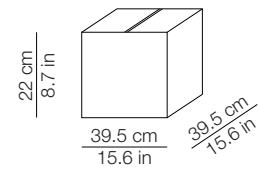

## DIMENSIONI - DIMENSIONS

Front view

Top view

## IMBALLO - PACKAGING

Volume: 0.027 m<sup>3</sup> / 0.938 ft<sup>3</sup>  
Gross weight: 1.86 kg / 4.09 lbs

Volume: 0.034 m<sup>3</sup> / 1.212 ft<sup>3</sup>  
Gross weight: 1.38 kg / 3.04 lbs