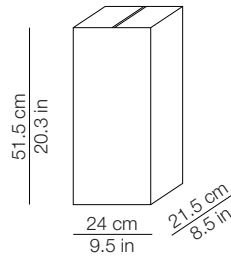

## DIMENSIONI - DIMENSIONS

Front view

Top view

## IMBALLO - PACKAGING

Volume: 0.027 m<sup>3</sup> / 0.938 ft<sup>3</sup>  
Gross weight: 1.86 kg / 4.09 lbs

Volume: 0.034 m<sup>3</sup> / 1.212 ft<sup>3</sup>  
Gross weight: 1.38 kg / 3.04 lbs