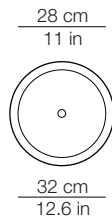

## DIMENSIONI - DIMENSIONS

Front view

Top view

## IMBALLO - PACKAGING

Volume: 0.027 m<sup>3</sup> / 0.938 ft<sup>3</sup>  
Gross weight: 1.86 kg / 4.09 lbs

Volume: 0.034 m<sup>3</sup> / 1.212 ft<sup>3</sup>  
Gross weight: 1.38 kg / 3.04 lbs