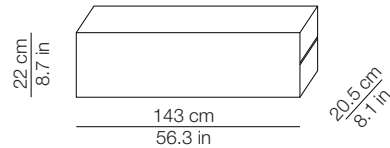

## DIMENSIONI - DIMENSIONS

## IMBALLO - PACKAGING

Volume: 0.064 m<sup>3</sup> / 2.278 ft<sup>3</sup>  
Gross weight: 6.0 kg / 13.2 lbs