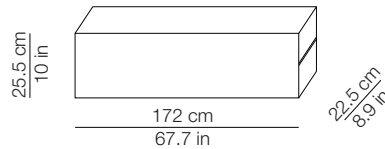

## DIMENSIONI - DIMENSIONS

## IMBALLO - PACKAGING

Volume: 0.064 m<sup>3</sup> / 2.278 ft<sup>3</sup>  
Gross weight: 6.0 kg / 13.2 lbs

## IMBALLO - PACKAGING

Volume: 0.099 m<sup>3</sup> / 3.485 ft<sup>3</sup>  
Gross weight: 7.0 kg / 15.4 lbs