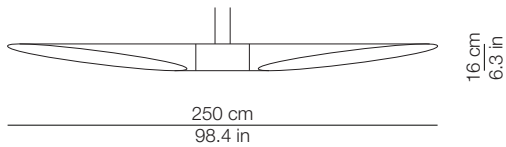

## DIMENSIONI - DIMENSIONS

## IMBALLO - PACKAGING

Volume: 0.064 m<sup>3</sup> / 2.278 ft<sup>3</sup>  
Gross weight: 6.0 kg / 13.2 lbs