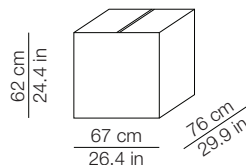

Apparecchio di illuminazione da smaltire secondo la direttiva EU 2002/96/EC
This lamp must be disposed in conformity with the EU directive 2002/96/EC

DIMENSIONI - DIMENSIONS

Side view

Top view

IMBALLO - PACKAGING

Volume: 0.316 m³ / 11.149 ft³
Gross weight: 7.9 kg / 17.4 lbs

MATERIALI E FINITURE - MATERIALS AND FINISHINGS

diffusore
diffuser

vetroresina lavorato a mano
handmade fiberglass

bianco - white

arancio - orange

or 1 x 6W E14 (E12 US)
+ 1 x 16W E27 (E26 US) - Led

Energy efficiency class from A+ to E

Lampada a sospensione
Suspension lamp

Rosone - diam. ca. 12cm h. 4.5cm - bianco
fissato a soffitto con tasselli (2-4) non forniti
Canopy - diam. about 4.7in h. 1.7in - white
fixed to the ceiling with not provided screws (2-4)