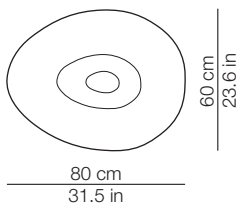

Apparecchio di illuminazione da smaltire secondo la direttiva EU 2002/96/EC
This lamp must be disposed in conformity with the EU directive 2002/96/EC

DIMENSIONI - DIMENSIONS

Side view

Top view

IMBALLO - PACKAGING

Volume: 0.316 m³ / 11.149 ft³
Gross weight: 7.9 kg / 17.4 lbs

MATERIALI E FINITURE - MATERIALS AND FINISHINGS

diffusore
diffuser

vetroresina lavorato a mano
handmade fiberglass

bianco - white

arancio - orange

or 1 x 6W E14 (E12 US)
+ 1 x 16W E27 (E26 US) - Led

Energy efficiency class from A+ to E

Lampada a sospensione
Suspension lamp

Rosone - diam. ca. 12cm h. 4.5cm - bianco
fissato a soffitto con tasselli (2-4) non forniti
Canopy - diam. about 4.7in h. 1.7in - white
fixed to the ceiling with not provided screws (2-4)