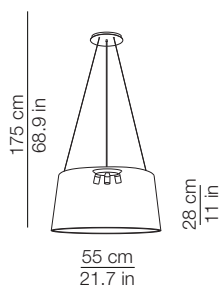

Apparecchio di illuminazione da smaltire secondo la direttiva EU 2002/96/EC
This lamp must be disposed in conformity with the EU directive 2002/96/EC

DIMENSIONI - DIMENSIONS

Front view

Top view

IMBALLO - PACKAGING

Volume: 0.128 m³ / 4.524 ft³
Gross weight: 5.3 kg / 11.7 lbs

MATERIALI E FINITURE - MATERIALS AND FINISHINGS

paralume
shade

bianco - white

struttura
structure

ecrù

moka

paralume in tessuto ignifugo
fire resistant fabric shade

Lampadine - Bulbs
3 x max77W E27 (E26 US) - Halogen
or 3 x max21W E27 (E26 US) - Fluorescent
or 3 x 16W E27 (E26 US) - Led

Energy efficiency class from A+ to E

Lampada a sospensione
Suspension lamp

Rosone - diam. ca. 22.5cm h. 3cm - bianco o grigio
fissato a soffitto con tasselli (2-4) non forniti
Canopy - diam. about 8.8cm h. 1.2cm - white or grey
fixed to the ceiling with not provided screws (2-4)