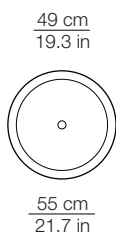

Apparecchio di illuminazione da smaltire secondo la direttiva EU 2002/96/EC
This lamp must be disposed in conformity with the EU directive 2002/96/EC

DIMENSIONI - DIMENSIONS

Front view

Top view

IMBALLO - PACKAGING

Volume: 0.128 m³ / 4.524 ft³
Gross weight: 5.3 kg / 11.7 lbs

MATERIALI E FINITURE - MATERIALS AND FINISHINGS

paralume
shade

bianco - white

struttura
structure

ecrù

moka

paralume in tessuto ignifugo
fire resistant fabric shade

Lampadine - Bulbs
3 x max77W E27 (E26 US) - Halogen
or 3 x max21W E27 (E26 US) - Fluorescent
or 3 x 16W E27 (E26 US) - Led

Energy efficiency class from A+ to E

Lampada a sospensione
Suspension lamp

Rosone - diam. ca. 22.5cm h. 3cm - bianco o grigio
fissato a soffitto con tasselli (2-4) non forniti
Canopy - diam. about 8.8cm h. 1.2cm - white or grey
fixed to the ceiling with not provided screws (2-4)