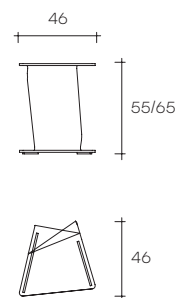

# sigmy

DESIGN  
AQUILI ALBERG

modello registrato  
registered model

portata sul piano: 15 kg  
load capacity on top: 15 kg

Tavolino in vetro curvato da 12 mm per la versione vetro trasparente o extralight e 10 mm per la versione Nero95.

*Coffee table in curved glass of 12 mm-thick for the transparent and extralight glass version and 10 mm-thick for the Black95 version.*

dimensioni L, P, H  
dimensions L, W, H  
(cm)

COD./CODE

L

P/W

H

peso netto  
net weight  
(kg)

peso lordo  
gross weight  
(kg)

volume imballo  
package volume  
(m<sup>3</sup>)

dimensioni L, P, H dimensions L, W, H (cm)	COD./CODE	L	P/W	H	peso netto net weight (kg)	peso lordo gross weight (kg)	volume imballo package volume (m <sup>3</sup> )
Tavolino in vetro trasparente. Coffee table in curved transparent glass.	<b>818/T</b>	46	46	55	14	25	0,21
Tavolino in vetro trasparente. Coffee table in curved transparent glass.	<b>819/T</b>	46	46	65	15	27	0,25
Tavolino in vetro nero95. Coffee table in curved black95 glass.	<b>818/N</b>	46	46	55	11	22	0,21
Tavolino in vetro nero95. Coffee table in curved black95 glass.	<b>819/N</b>	46	46	65	12	24	0,25
Tavolino in vetro extralight. Coffee table in curved extralight glass.	<b>818/X</b>	46	46	55	14	25	0,21
Tavolino in vetro extralight. Coffee table in curved extralight glass.	<b>819/X</b>	46	46	65	15	27	0,25