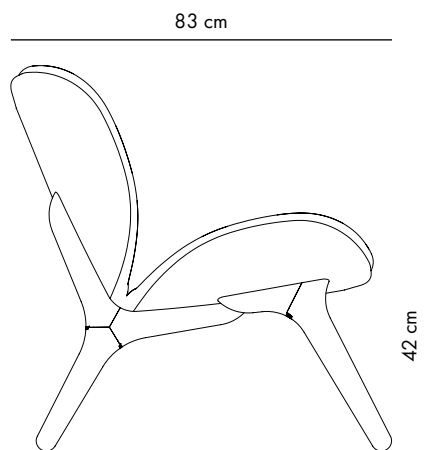

A Conversation Piece

Designed by Anders Klem in Copenhagen, Denmark

Dimensions

H: 83 x W: 70 D: 83 cm

Materials

Solid oak, upholstery (polyester), laminated veneer

Weight incl. packaging

21.5 kg

Packaging

L: 88 x W: 72 x H: 86 cm

Media Kit

Photos, 3D models, 2D drawings

Download at umage.com

Assembly time

20 min

Download the UIMAGE App

It helps you choose the perfect furniture

Ordering information

#5505	#5704
#5506	#5705
#5507	#5706
#5508	#5707
#5509	#5708

Colour variations

Wood

Fabrics