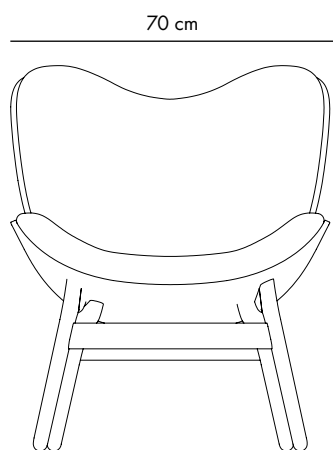

A Conversation Piece

Designed by Anders Klem in Copenhagen, Denmark

Dimensions

H: 83 x W: 70 D: 83 cm

Materials

Solid oak, upholstery (polyester), laminated veneer

Weight incl. packaging

21.5 kg

Packaging

L: 88 x W: 72 x H: 86 cm

Media Kit

Photos, 3D models, 2D drawings

Download at umage.com

Assembly time

20 min

Download the UIMAGE App

It helps you choose the perfect furniture

Ordering information

#5505	#5704
#5506	#5705
#5507	#5706
#5508	#5707
#5509	#5708

Colour variations

Wood

Fabrics