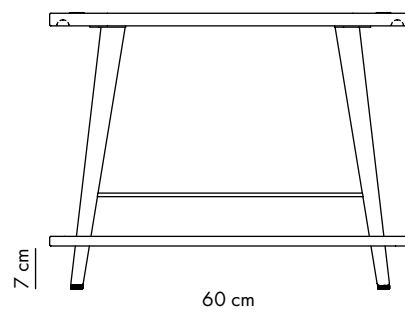

Convenience

Designed by Soren Ravn Christensen in Copenhagen, Denmark

Dimensions

H: 45 x W: 60 x D: 38 cm

Materials

Solid oak, leather (artificial, dark brown), steel (plated brass)

Weight incl. packaging

9.5 kg

Packaging

L: 70 x W: 48 x H: 18 cm

Media Kit

Photos, 3D models, 2D drawings

Download at umage.com

Assembly time

45 min

Download the UIMAGE App

It helps you choose the perfect furniture

Ordering information

Convenience Oak

#5527

Convenience Dark Oak

#5772

Colour variations

Wood