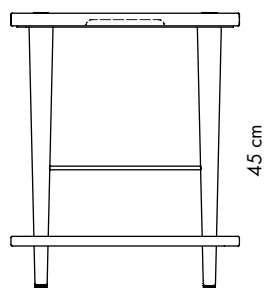

Convenience

Designed by Soren Ravn Christensen in Copenhagen, Denmark

Dimensions

H: 45 x W: 60 x D: 38 cm

Materials

Solid oak, leather (artificial, dark brown), steel (plated brass)

Weight incl. packaging

9.5 kg

Packaging

L: 70 x W: 48 x H: 18 cm

Media Kit

Photos, 3D models, 2D drawings

Download at umage.com

Assembly time

45 min

Download the UIMAGE App

It helps you choose the perfect furniture

Ordering information

Convenience Oak

#5527

Convenience Dark Oak

#5772

Colour variations

Wood