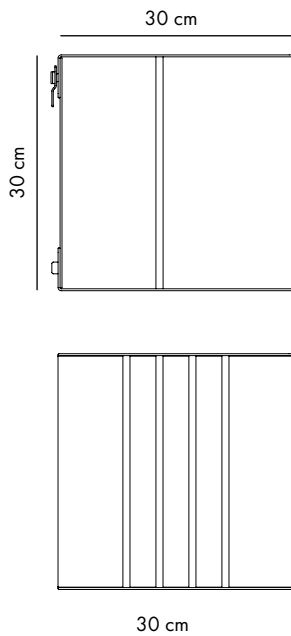

Teaser

Designed by Soren Ravn Christensen in Copenhagen, Denmark

Dimensions

H: 30 x W: 30 x D: 30 cm

Materials

Aluminum (anodised brass/powder coated paint)

Weight incl. packaging

3 kg

Packaging

L: 32.5 x W: 32.5 x H: 7 cm

Media Kit

Photos, 3D models, 2D drawings

Download at umage.com

Assembly time

25 min

Download the UIMAGE App

It helps you choose the perfect furniture

Ordering information

Pearl White	#5004
Anthracite Grey	#5005
Forest Green	#5006
Petrol Blue	#5007
Ruby Red	#5008
Saffron Yellow	#5009

Colour variations