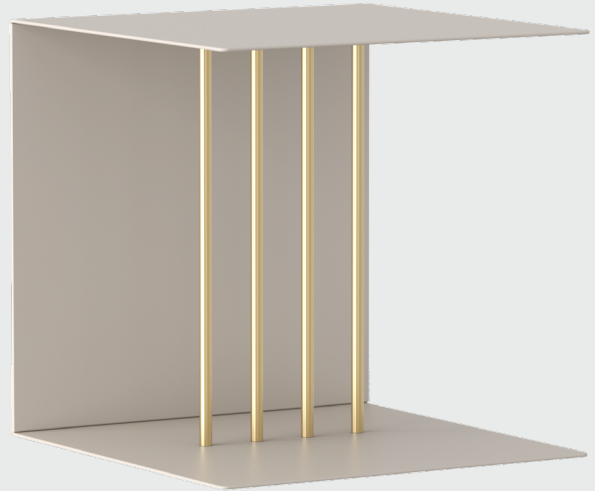

Teaser

Designed by Soren Ravn Christensen in Copenhagen, Denmark

Dimensions

H: 30 x W: 30 x D: 30 cm

Materials

Aluminum (anodised brass/powder coated paint)

Weight incl. packaging

3 kg

Packaging

L: 32.5 x W: 32.5 x H: 7 cm

Media Kit

Photos, 3D models, 2D drawings

Download at umage.com

Assembly time

25 min

Download the UIMAGE App

It helps you choose the perfect furniture

Ordering information

Pearl White	#5004
Anthracite Grey	#5005
Forest Green	#5006
Petrol Blue	#5007
Ruby Red	#5008
Saffron Yellow	#5009

Colour variations