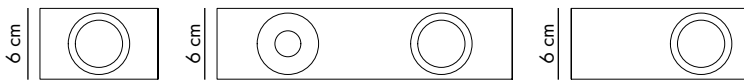

Compose

Designed by Tor Hadsund in Copenhagen, Denmark

Dimensions

H: 20 x W: 10 x D: 6 cm

H: 12.5 x W: 25 x D: 6 cm

H: 7.5 x W: 15 x D: 6 cm

Materials

Solid oak, aluminum (anodised brass)

Weight incl. packaging

1.14 kg

Packaging

L: 14 x W: 26.5 x H: 7 cm

Media Kit

Photos, 3D models, 2D drawings

Download at umage.com

Assembly time

5 min

Download the UIMAGE App

It helps you choose the perfect furniture

Ordering information

Compose Oak
Compose Dark Oak

#5100
#5101

Colour variations

Wood