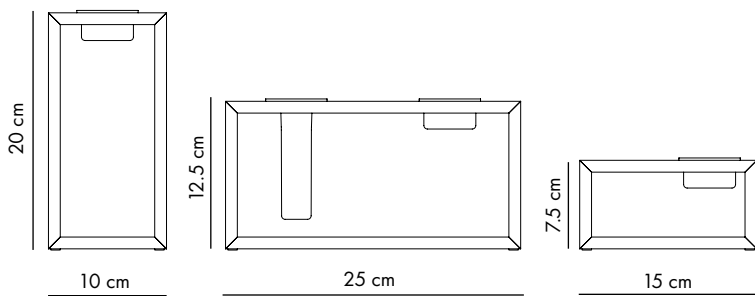

Compose

Designed by Tor Hadsund in Copenhagen, Denmark

Dimensions

H: 20 x W: 10 x D: 6 cm

H: 12.5 x W: 25 x D: 6 cm

H: 7.5 x W: 15 x D: 6 cm

Materials

Solid oak, aluminum (anodised brass)

Weight incl. packaging

1.14 kg

Packaging

L: 14 x W: 26.5 x H: 7 cm

Media Kit

Photos, 3D models, 2D drawings

Download at umage.com

Assembly time

5 min

Download the UIMAGE App

It helps you choose the perfect furniture

Ordering information

Compose Oak
Compose Dark Oak

#5100
#5101

Colour variations

Wood