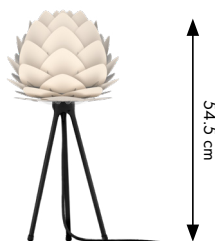

# UMAGE Aluvia mini

Designed by UIMAGE Design Team in Copenhagen, Denmark

#2128  
#2130  
#2132  
#2134  
#2136  
#2138

Aluvia mini + Champagne

Aluvia mini + Tripod table

**Floor and pendant in one**

**Unbreakable**

**Dimensions**

ø 40 cm  
h 30 cm

**Material**

Aluminium, PP & PC

**Weight incl. packaging**

1300 g

**Light source**

E27 - max 15 W LED  
Bulb recommendation: #4136

**Packaging**

Gift Box, Dimensions (LxWxH) 49.5x34.5x5.7cm

**Assembly time**

20 min - video guide at [umage.com](http://umage.com)

**Media Kit**

Photos, 3D models  
Download at [umage.com](http://umage.com)

# UMAGE Aluvia medium

#2127  
#2129  
#2131  
#2133  
#2135  
#2137

Designed by UIMAGE Design Team in Copenhagen, Denmark

	<b>Use for ceiling</b>
	<b>Unbreakable</b>
	<b>Dimensions</b> ø 59 cm h 48 cm
	<b>Material</b> Aluminium, PP & PC
	<b>Weight incl. packaging</b> 2586 g
	<b>Light source</b> E27 - max 15 W LED Bulb recommendation: #4136 / #4026
	<b>Packaging</b> Gift Box, Dimensions (LxWxH) 51x35.1x2.7cm
	<b>Assembly time</b> 20 min - video guide at <a href="http://umage.com">umage.com</a>
	<b>Media Kit</b> Photos, 3D models Download at <a href="http://umage.com">umage.com</a>