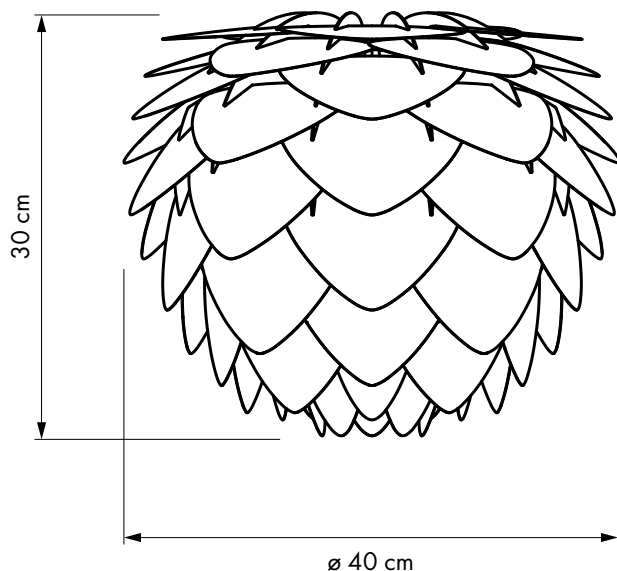

UMAGE Aluvia mini

Designed by UIMAGE Design Team in Copenhagen, Denmark

#2128
#2130
#2132
#2134
#2136
#2138

Aluvia mini + Champagne

Floor and pendant in one

Unbreakable

Dimensions

ø 40 cm
h 30 cm

Material

Aluminium, PP & PC

Weight incl. packaging

1300 g

Light source

E27 - max 15 W LED
Bulb recommendation: #4136

Packaging

Gift Box, Dimensions (LxWxH) 49.5x34.5x5.7cm

Assembly time

20 min - video guide at umage.com

Media Kit

Photos, 3D models
Download at umage.com

Ordering Information

eos via mini pearl white	#2128
Aluvia mini anthracite grey	#2130
Aluvia mini forest green	#2132
Aluvia mini petrol blue	#2134
Aluvia mini ruby red	#2136
Aluvia mini saffron yellow	#2138

Accessories

Cord set white (pendant)	#4005
Cord set black (pendant)	#4006
Cannonball white (pendant)	#4031
Cannonball black (pendant)	#4032
Tripod floor white	#4015
Tripod floor black	#4016
Tripod table white	#4021
Tripod table black	#4022
Tripod base white	#4053
Tripod base black	#4054
Champagne floor white	#4035
Champagne floor black	#4036
Idea 6W 60 mm LED bulb	#4026
Idea 6W 80 mm LED bulb	#4033
Idea 2W 45 mm LED bulb	#4039
Idea 13W 70 mm LED bulb	#4136

Colour variations

Download the UIMAGE Unfold at Home App

It helps you choose the perfect lamp

UNFOLD
AT HOME

UMAGE
Kongens Nytorv 15
DK-1050 Copenhagen K
Denmark

+45 31 39 31 31 (tel)
+45 31 73 32 29 (fax)
info@umage.com
www.umage.com

The specifications and dimensions are subject to change without notice
Document date: 23-05-2018