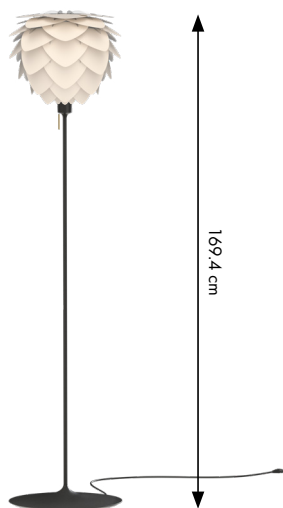

# UMAGE Aluvia mini

Designed by UIMAGE Design Team in Copenhagen, Denmark

#2128  
#2130  
#2132  
#2134  
#2136  
#2138

Aluvia mini + Champagne

Aluvia mini + Tripod table

**Floor and pendant in one**

**Unbreakable**

**Dimensions**

ø 40 cm  
h 30 cm

**Material**

Aluminium, PP & PC

**Weight incl. packaging**

1300 g

**Light source**

E27 - max 15 W LED  
Bulb recommendation: #4136

**Packaging**

Gift Box, Dimensions (LxWxH) 49.5x34.5x5.7cm

**Assembly time**

20 min - video guide at [umage.com](http://umage.com)

**Media Kit**

Photos, 3D models  
Download at [umage.com](http://umage.com)

# UMAGE Aluvia medium

#2127  
#2129  
#2131  
#2133  
#2135  
#2137

Designed by UIMAGE Design Team in Copenhagen, Denmark

	<b>Use for ceiling</b>
	<b>Unbreakable</b>
	<b>Dimensions</b> ø 59 cm h 48 cm
	<b>Material</b> Aluminium, PP & PC
	<b>Weight incl. packaging</b> 2586 g
	<b>Light source</b> E27 - max 15 W LED Bulb recommendation: #4136 / #4026
	<b>Packaging</b> Gift Box, Dimensions (LxWxH) 51x35.1x2.7cm
	<b>Assembly time</b> 20 min - video guide at <a href="http://umage.com">umage.com</a>
	<b>Media Kit</b> Photos, 3D models Download at <a href="http://umage.com">umage.com</a>