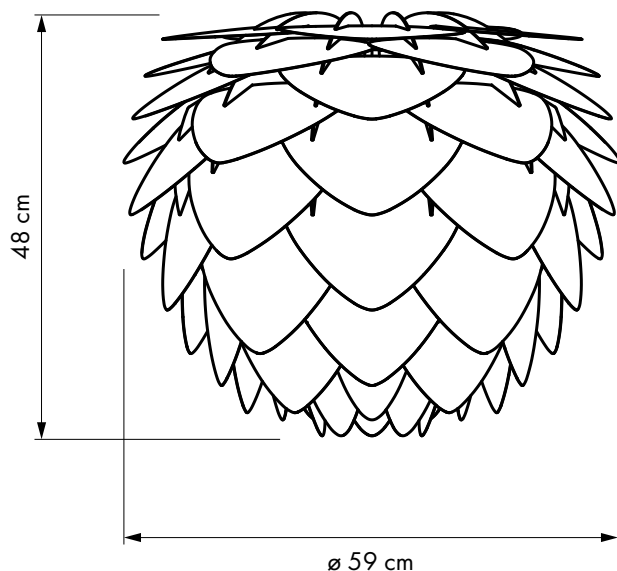

**Dimensions**

ø 40 cm  
h 30 cm

**Material**

Aluminium, PP & PC

**Weight incl. packaging**

1300 g

**Light source**

E27 - max 15 W LED  
Bulb recommendation: #4136

# UMAGE Aluvia medium

#2127  
#2129  
#2131  
#2133  
#2135  
#2137

Designed by UIMAGE Design Team in Copenhagen, Denmark

	<b>Use for ceiling</b>
	<b>Unbreakable</b>
	<b>Dimensions</b> ø 59 cm h 48 cm
	<b>Material</b> Aluminium, PP & PC
	<b>Weight incl. packaging</b> 2586 g
	<b>Light source</b> E27 - max 15 W LED Bulb recommendation: #4136 / #4026
	<b>Packaging</b> Gift Box, Dimensions (LxWxH) 51x35.1x2.7cm
	<b>Assembly time</b> 20 min - video guide at <a href="http://umage.com">umage.com</a>
	<b>Media Kit</b> Photos, 3D models Download at <a href="http://umage.com">umage.com</a>