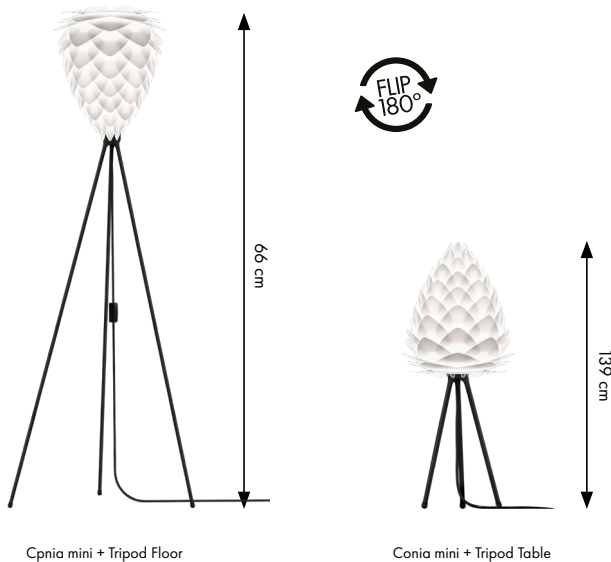

UMAGE Conia mini

#2019
#2033
#2096

Designed by Soren Ravn Christensen in Copenhagen, Denmark

Cpnia mini + Tripod Floor

Conia mini + Tripod Table

Colour variations

Floor and pendant in one

Unbreakable

Dimensions

ø 30 cm
h 36 cm

Material

Polycarbonate and polypropylene

Weight incl. packaging

0.60 kg

Light source

E27 / E26 - max 15 W LED
Bulb recommendation: #4026

Packaging

Gift Box, Dimensions (W×H×D): 41.5×28.5×1.8 cm

Assembly time

15 min - video guide at umage.com

Media Kit

Photos, 3D models, 2D drawings
Download at umage.com

Ordering Information

Conia mini white	#2019
Conia mini copper	#2033
Conia mini brushed brass	#2096

Accessories

Cord set white (pendant)	#4005
Cord set black (pendant)	#4006
Cannonball white (pendant)	#4031
Cannonball black (pendant)	#4032
Rosette white	#4144
Rosette black	#4145
Tripod floor white	#4015
Tripod floor black	#4016
Tripod table white	#4021
Tripod table black	#4022
Tripod base white	#4053
Tripod base black	#4054
Champagne floor white	#4035
Champagne floor black	#4036
Idea 6W 60 mm LED bulb	#4026
Idea 6W 80 mm LED bulb	#4033
Idea 2W 45 mm LED bulb	#4039
Idea 13W 70 mm LED bulb	#4136

Download the UIMAGE Unfold at Home App

It helps you choose the perfect lamp

UNFOLD
AT HOME

UMAGE
Kongens Nytorv 15
DK-1050 Copenhagen K
Denmark

+45 31 39 31 31 (tel)
+45 31 73 32 29 (fax)
info@umage.com
www.umage.com

The specifications and dimensions are subject to change without notice
Document date: 23-05-2018