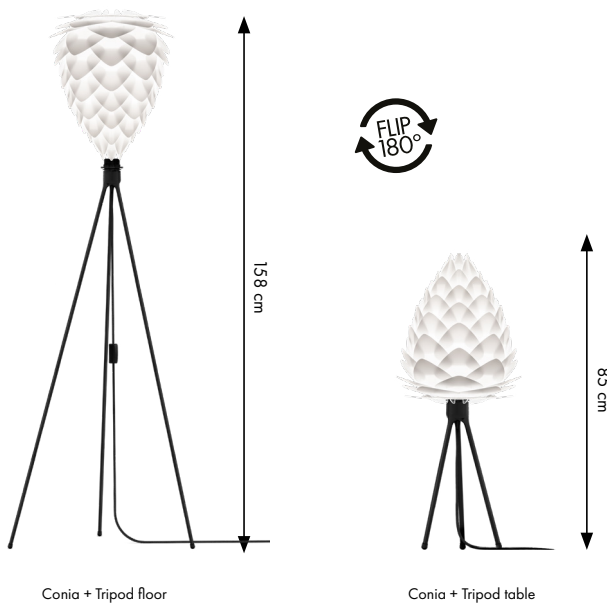

UMAGE Conia medium

#2017
#2032
#2095

Designed by Soren Ravn Christensen in Copenhagen, Denmark

	Floor and pendant in one
	Unbreakable
	Dimensions ø 40 cm h 50 cm
	Material Polycarbonate and polypropylene
	Weight incl. packaging 1.12 kg
	Light source E27 / E26 - max 15 W LED Bulb recommendation: #4136
	Packaging Gift Box, Dimensions (W×H×D): 47x30x3 cm
	Assembly time 15 min - video guide at umage.com
	Media Kit Photos, 3D models, 2D drawings Download at umage.com

#	Ordering Information	
	Conia medium white	#2017
	Conia medium copper	#2032
	Conia medium brushed brass	#2095

Accessories

Cord set white (pendant)	#4005
Cord set black (pendant)	#4006
Cannonball white (pendant)	#4031
Cannonball black (pendant)	#4032
Rosette white	#4144
Rosette black	#4145
Tripod floor white	#4015
Tripod floor black	#4016
Tripod table white	#4021
Tripod table black	#4022
Tripod base white	#4053
Tripod base black	#4054
Champagne floor white	#4035
Champagne floor black	#4036
Idea 6W 60 mm LED bulb	#4026
Idea 6W 80 mm LED bulb	#4033
Idea 2W 45 mm LED bulb	#4039
Idea 13W 70 mm LED bulb	#4136

ø 30 cm
h 36 cm

Material

Polycarbonate and polypropylene

Weight incl. packaging

0.60 kg

Light source

E27 / E26 - max 15 W LED
Bulb recommendation: #4026

Packaging