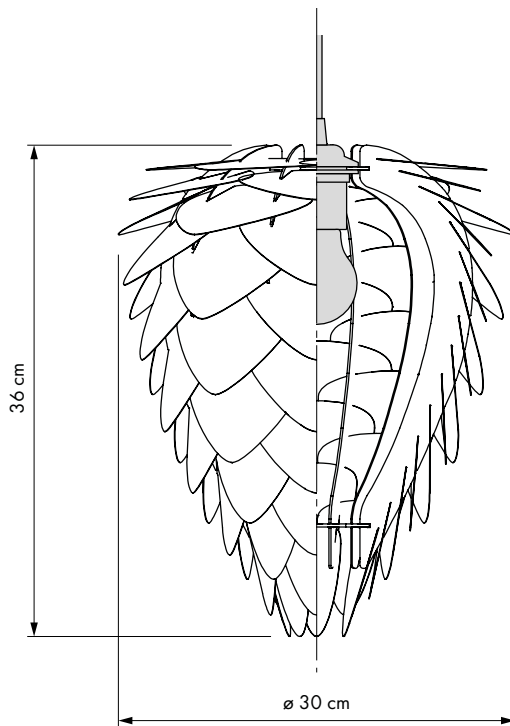

UMAGE Conia mini

#2019
#2033
#2096

Designed by Soren Ravn Christensen in Copenhagen, Denmark

Cpnia mini + Tripod Floor

Conia mini + Tripod Table

Colour variations

Floor and pendant in one

Unbreakable

Dimensions

ø 30 cm
h 36 cm

Material

Polycarbonate and polypropylene

Weight incl. packaging

0.60 kg

Light source

E27 / E26 - max 15 W LED
Bulb recommendation: #4026

Packaging

Gift Box, Dimensions (W×H×D): 41.5×28.5×1.8 cm

Assembly time

15 min - video guide at umage.com

Media Kit

Photos, 3D models, 2D drawings
Download at umage.com

Ordering Information

Conia mini white	#2019
Conia mini copper	#2033
Conia mini brushed brass	#2096

Accessories

Cord set white (pendant)	#4005
Cord set black (pendant)	#4006
Cannonball white (pendant)	#4031
Cannonball black (pendant)	#4032
Rosette white	#4144
Rosette black	#4145
Tripod floor white	#4015
Tripod floor black	#4016
Tripod table white	#4021
Tripod table black	#4022
Tripod base white	#4053
Tripod base black	#4054
Champagne floor white	#4035
Champagne floor black	#4036
Idea 6W 60 mm LED bulb	#4026
Idea 6W 80 mm LED bulb	#4033
Idea 2W 45 mm LED bulb	#4039
Idea 13W 70 mm LED bulb	#4136

Download the UIMAGE Unfold at Home App

It helps you choose the perfect lamp

UNFOLD
AT HOME

UMAGE
Kongens Nytorv 15
DK-1050 Copenhagen K
Denmark

+45 31 39 31 31 (tel)
+45 31 73 32 29 (fax)
info@umage.com
www.umage.com

The specifications and dimensions are subject to change without notice
Document date: 23-05-2018