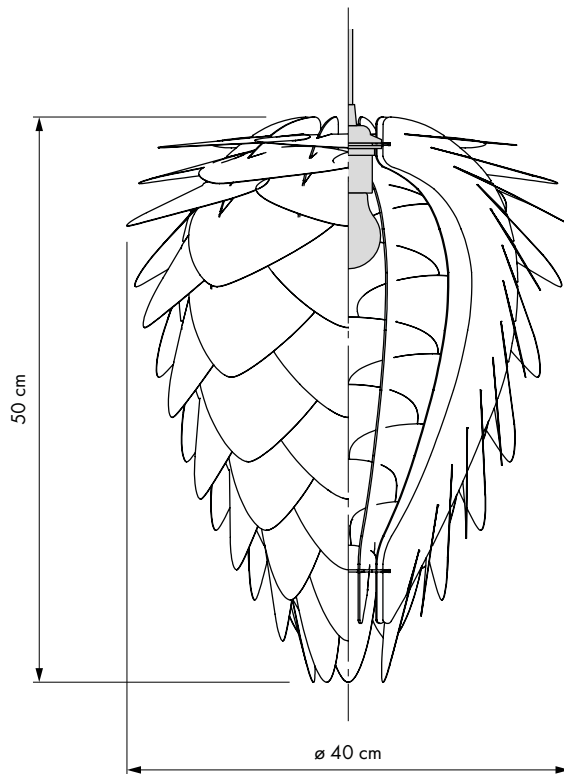

UMAGE Conia medium

#2017
#2032
#2095

Designed by Soren Ravn Christensen in Copenhagen, Denmark

	Floor and pendant in one
	Unbreakable
	Dimensions ø 40 cm h 50 cm
	Material Polycarbonate and polypropylene
	Weight incl. packaging 1.12 kg
	Light source E27 / E26 - max 15 W LED Bulb recommendation: #4136
	Packaging Gift Box, Dimensions (W×H×D): 47x30x3 cm
	Assembly time 15 min - video guide at umage.com
	Media Kit Photos, 3D models, 2D drawings Download at umage.com

#	Ordering Information	
	Conia medium white	#2017
	Conia medium copper	#2032
	Conia medium brushed brass	#2095

Accessories

Cord set white (pendant)	#4005
Cord set black (pendant)	#4006
Cannonball white (pendant)	#4031
Cannonball black (pendant)	#4032
Rosette white	#4144
Rosette black	#4145
Tripod floor white	#4015
Tripod floor black	#4016
Tripod table white	#4021
Tripod table black	#4022
Tripod base white	#4053
Tripod base black	#4054
Champagne floor white	#4035
Champagne floor black	#4036
Idea 6W 60 mm LED bulb	#4026
Idea 6W 80 mm LED bulb	#4033
Idea 2W 45 mm LED bulb	#4039
Idea 13W 70 mm LED bulb	#4136

ø 30 cm
h 36 cm

Material

Polycarbonate and polypropylene

Weight incl. packaging

0.60 kg

Light source

E27 / E26 - max 15 W LED
Bulb recommendation: #4026

Packaging

Gift Box, Dimensions (W×H×D): 41.5×28.5×1.8 cm

Assembly time

15 min - video guide at umage.com

Media Kit

Photos, 3D models, 2D drawings
Download at umage.com

Ordering Information

Conia mini white	#2019
Conia mini copper	#2033
Conia mini brushed brass	#2096