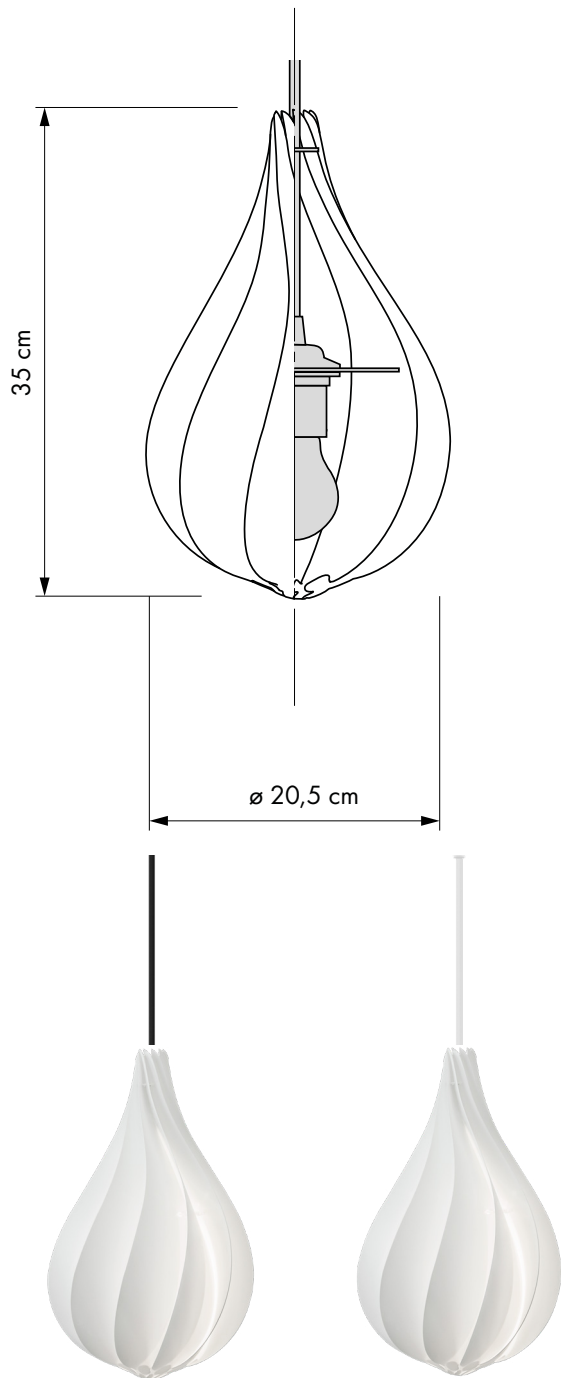

 **Light source**  
 E27 / E26 - max 15 W LED  
 Bulb recommendation: #4026

 **Packaging**  
 Gift Box, Dimensions (W×H×D): 47x25x1.8cm

 **Assembly time**  
 15 min - video guide at [umage.com](http://umage.com)

#### Accessories

Cord set white (pendant)	#4005
Cord set black (pendant)	#4006
Cannonball white (pendant)	#4031
Cannonball black (pendant)	#4032
Rosette white	#4144
Rosette black	#4145
Idea 6W 60 mm LED bulb	#4026
Idea 6W 80 mm LED bulb	#4033
Idea 2W 45 mm LED bulb	#4039
Idea 13W 70 mm LED bulb	#4136

#### Colour variations

White

Designed by Lorenzo Radaelli in Copenhagen, Denmark

 **Unbreakable**

**Dimensions**  
  $\varnothing$  20.5  
 h 35

**Material**  
 Polypropylene, POM & PC

**Weight incl. packaging**  
 0.42 kg

**Light source**  
 E27 / E26 - max 4/8 W LED  
 Bulb recommendation: #4026

**Packaging**  
 Gift Box, Dimensions (W×H×D): 39x21x1.8cm

**Assembly time**  
 15 min - video guide at [umage.com](http://umage.com)