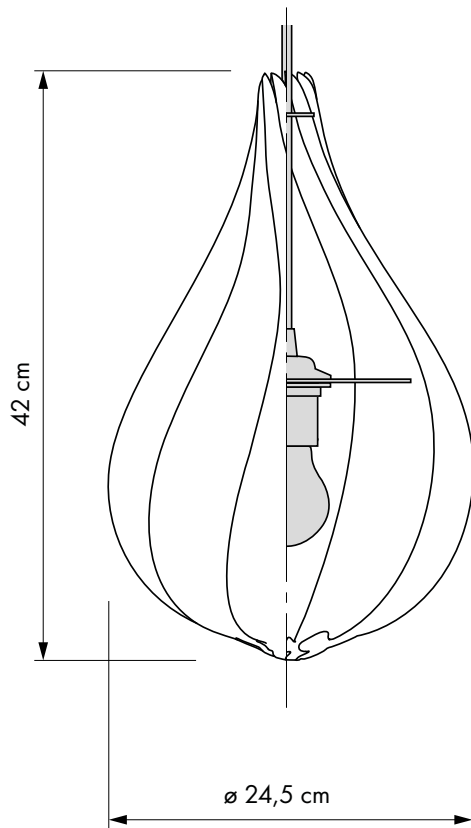

# UMAGE Alva medium

#2102

Designed by Lorenzo Radaelli in Copenhagen, Denmark

 **Unbreakable**

 **Dimensions**  
 ø 24,5  
 h 42

 **Material**  
 Polypropylene, POM & PC

 **Weight incl. packaging**  
 0.57 kg

 **Light source**  
 E27 / E26 - max 15 W LED  
 Bulb recommendation: #4026

 **Packaging**  
 Gift Box, Dimensions (W×H×D): 47x25x1.8cm

 **Assembly time**  
 15 min - video guide at [umage.com](http://umage.com)

#### Colour variations

White

Designed by Lorenzo Radaelli in Copenhagen, Denmark

 **Unbreakable**

**Dimensions**  
  $\varnothing$  20.5  
 h 35

**Material**  
 Polypropylene, POM & PC

**Weight incl. packaging**  
 0.42 kg

**Light source**  
 E27 / E26 - max 4/8 W LED  
 Bulb recommendation: #4026

**Packaging**  
 Gift Box, Dimensions (W×H×D): 39x21x1.8cm

**Assembly time**  
 15 min - video guide at [umage.com](http://umage.com)