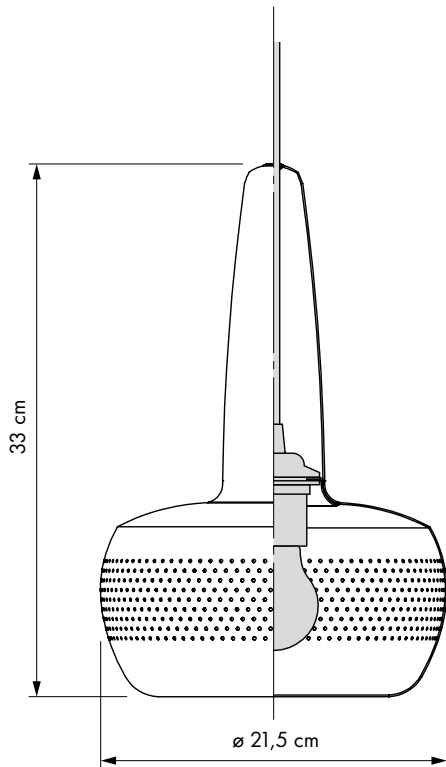

Designed by Soren Ravn Christensen in Copenhagen, Denmark

	<b>Dimensions</b> ø 21,5 cm h 33 cm
	<b>Material</b> Aluminium
	<b>Weight incl. packaging</b> 1.30 kg
	<b>Light source</b> E27 / E26 - max 15 W LED Bulb recommendation: #4026
	<b>Packaging</b> Gift Box, Dimensions (W×H×D): 31.8x23.8x14.3 cm
	<b>Assembly time</b> 5 min - video guide at <a href="http://umage.com">umage.com</a>
	<b>Media Kit</b> Photos, 3D models, 2D drawings Download at <a href="http://umage.com">umage.com</a>

#	<b>Ordering Information</b>	
	Clava polished steel	#2110
	Clava brushed copper	#2111
	Clava matt white	#2051
	Clava brushed brass	#2112

	<b>Accessories</b>	
	Cord set white (pendant)	#4005
	Cord set black (pendant)	#4006
	Cannonball white (pendant)	#4031
	Cannonball black (pendant)	#4032
	Rosette white	#4144
	Rosette black	#4145
	Idea 6W 60 mm LED bulb	#4026
	Idea 6W 80 mm LED bulb	#4033
	Idea 2W 45 mm LED bulb	#4039
	Idea 13W 70 mm LED bulb	#4136