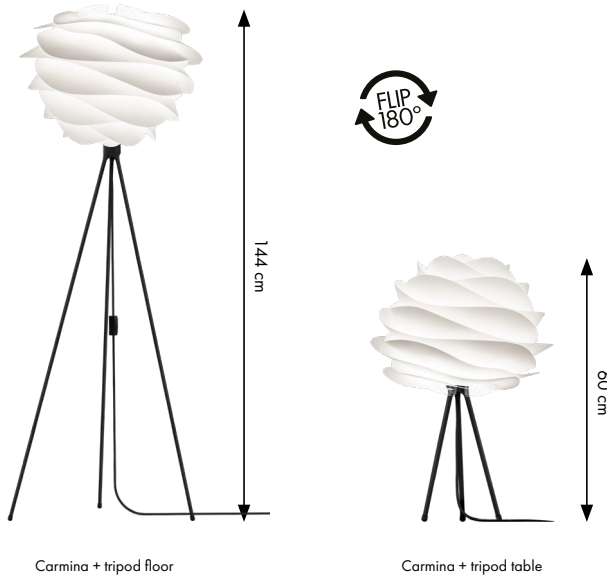

Carmina + tripod floor

Carmina + tripod table

Download the UIMAGE Unfold at Home App
It helps you choose the perfect lamp

UNFOLD
AT HOME

Colour variations