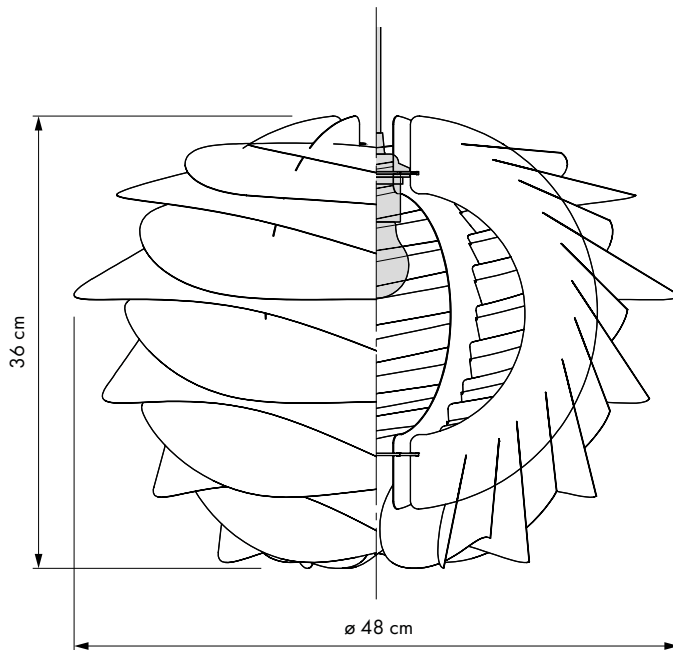

Designed by Soren Ravn Christensen & Anders Klem in Copenhagen, Denmark

 **Floor and pendant in one**

 **Unbreakable**

**Dimensions**  
  $\varnothing$  48 cm  
 h 36 cm

**Material**  
 Polycarbonate and polypropylene

**Weight incl. packaging**  
 1.45 kg

**Light source**  
 E27 / E26 - max 15 W LED  
 Bulb recommendation: #4026

**Packaging**  
 Gift Box, Dimensions (W×H×D): 36x36x15.5 cm

**Assembly time**  
 15 min - video guide at [umage.com](http://umage.com)

**Material**

Polycarbonate and polypropylene

**Weight incl. packaging**

0.59 kg

**Light source**

E27 / E26 - max 15 W LED  
Bulb recommendation: #4026

**Packaging**

Gift Box, Dimensions (W×H×D): 22x22x11 cm