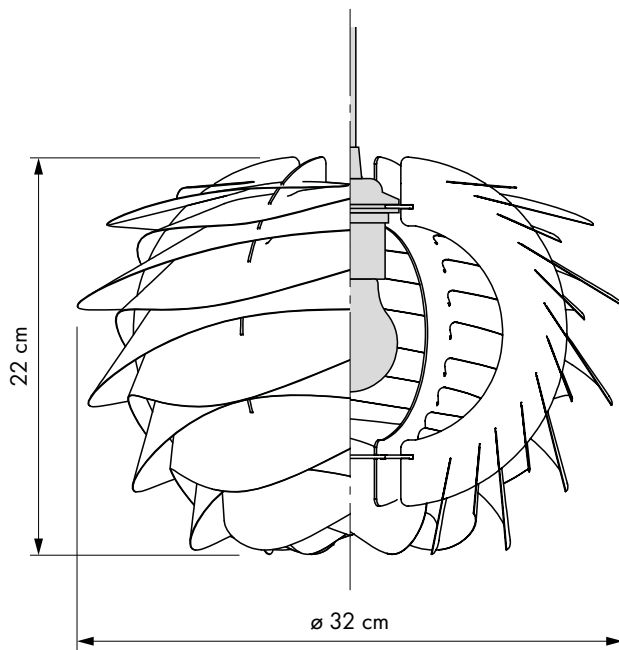

## Colour variations

White

# UMAGE Carmina mini

Designed by Soren Ravn Christensen & Anders Klem in Copenhagen, Denmark

#2057  
#2059  
#2061  
#2063  
#2079  
#2080

**Floor and pendant in one**

**Unbreakable**

**Dimensions**

ø 32 cm  
h 22 cm

**Material**

Polycarbonate and polypropylene

**Weight incl. packaging**

0.59 kg

**Light source**

E27 / E26 - max 15 W LED  
Bulb recommendation: #4026

**Packaging**

Gift Box, Dimensions (W×H×D): 22x22x11 cm