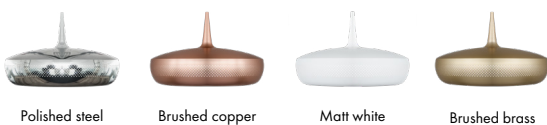

Colour variations

UMAGE
Kongens Nytorv 15
DK-1050 Copenhagen K
Denmark

+45 31 39 31 31 (tel)
+45 31 73 32 29 (fax)
info@umage.com
www.umage.com

The specifications and dimensions are subject to change without notice
Document date: 23-05-2018