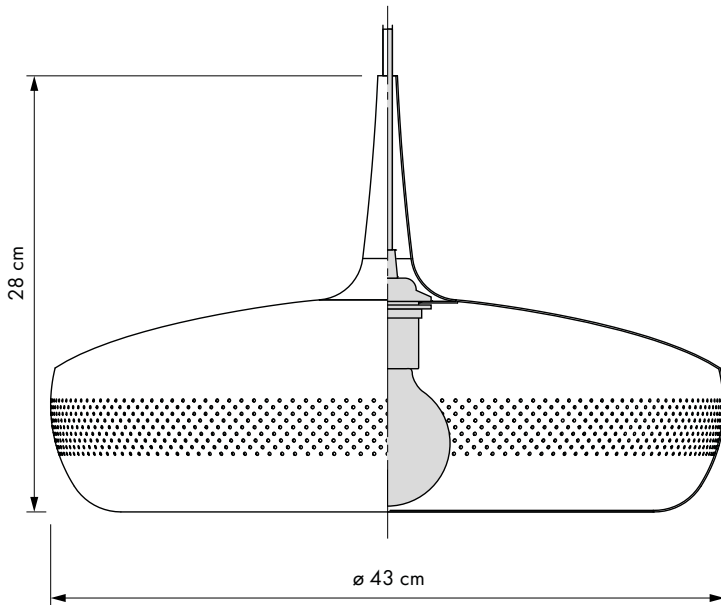

UMAGE Clava Dine

#2097
#2098
#2076
#2099

Designed by Soren Ravn Christensen in Copenhagen, Denmark

Dimensions

ø 43 cm
h 28 cm

Material

Aluminium

Weight incl. packaging

2.28 kg

Light source

E27 / E26 - max 15 W LED
Bulb recommendation: #4033

Packaging

Gift Box, Dimensions (W×H×D): 47.8x47.8x63.5 cm

Assembly time

5 min - video guide at umage.com

Media Kit