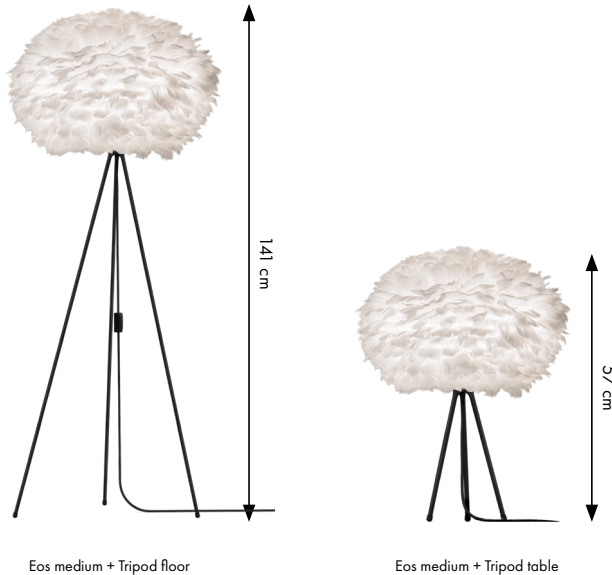

UMAGE Eos medium

#2010
#2066
#2085

Designed by Soren Ravn Christensen in Copenhagen, Denmark