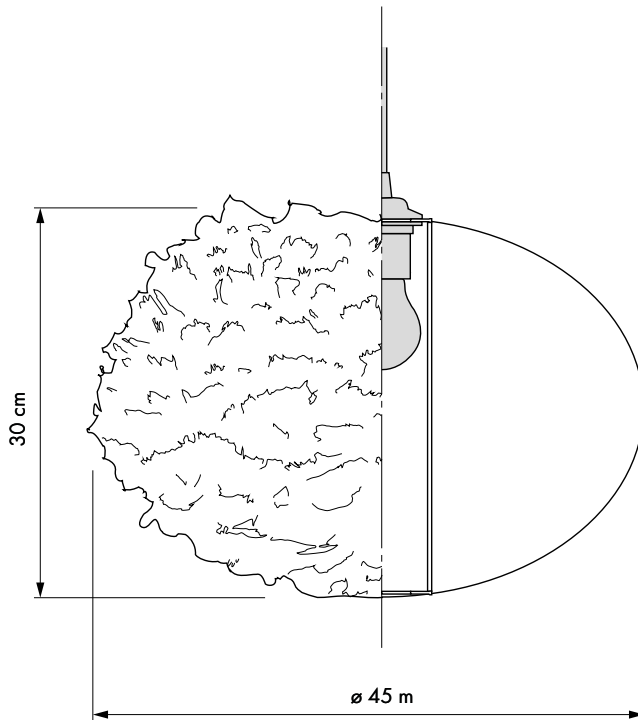

UMAGE Eos medium

#2010
#2066
#2085

Designed by Soren Ravn Christensen in Copenhagen, Denmark