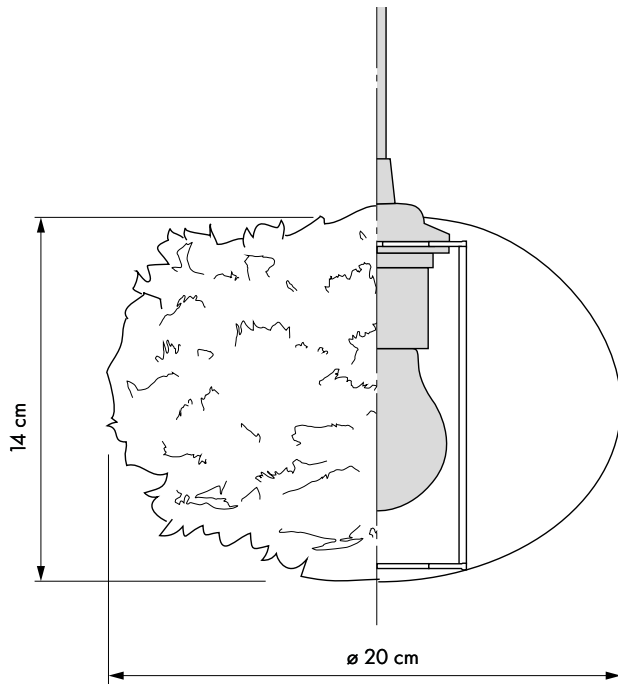

UMAGE Eos micro

#2091
#2123
#2125

Designed by Soren Ravn Christensen in Copenhagen, Denmark

Eos micro + Tripod floor

Colour variations

Floor and pendant in one

Dimensions

ø 22 cm
h 16 cm

Material

Approx 500 goose feathers, fabric and steel

Easily cleaned with hairdryer

Weight incl. packaging

0.33 kg

Light source

E27 / E26 - max 15 W LED
Bulb recommendation: #4026

Packaging

Gift Box, Dimensions (W×H×D): 23 x 23 x 7.5 cm

Assembly time

5 min - video guide at umage.com

Media Kit

Photos, 3D models, 2D drawings
Download at umage.com

Ordering Information

Eos micro white	#2091
Eos micro light grey	#2123
Eos micro light brown	#2125

Accessories

Cord set white (pendant)	#4005
Cord set black (pendant)	#4006
Cannonball white (pendant)	#4031
Cannonball black (pendant)	#4032
Rosette white	#4144
Rosette black	#4145
Tripod floor white	#4015
Tripod floor black	#4016
Tripod table white	#4021
Tripod table black	#4022
Tripod base white	#4053
Tripod base black	#4054
Champagne floor white	#4035
Champagne floor black	#4036
Idea 6W 60 mm LED bulb	#4026
Idea 6W 80 mm LED bulb	#4033
Idea 2W 45 mm LED bulb	#4039
Idea 13W 70 mm LED bulb	#4136

Download the UIMAGE Unfold at Home App

It helps you choose the perfect lamp

UNFOLD
AT HOME