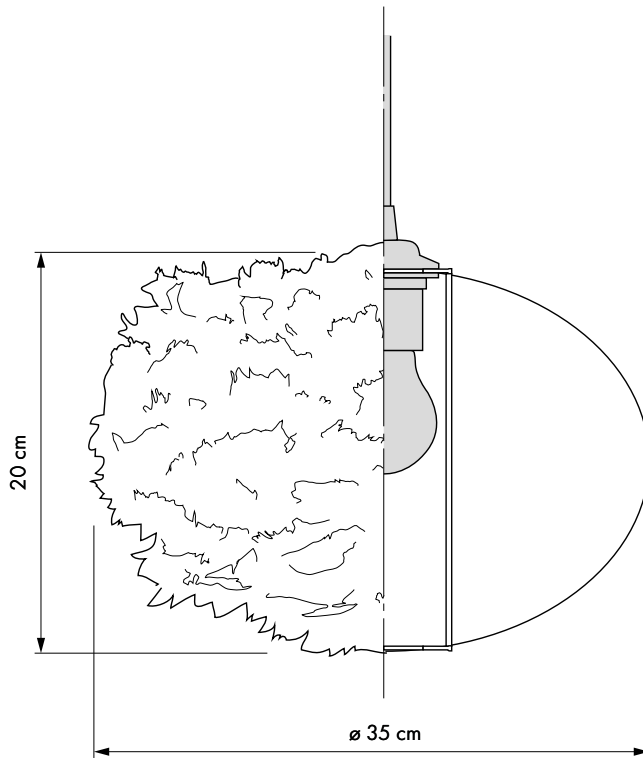

Designed by Soren Ravn Christensen in Copenhagen, Denmark

Eos mini + Tripod floor