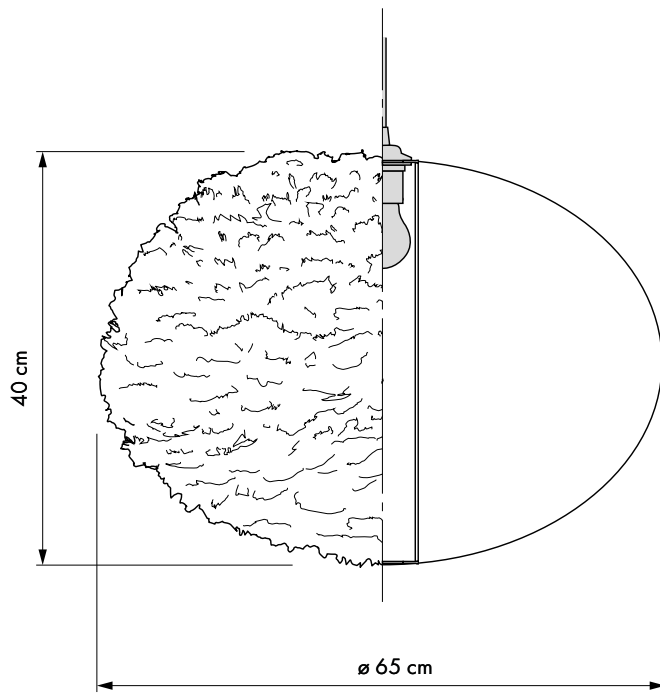

Dimensions

ø 45 cm
h 30 cm

Material

Approx 1.800 goose feathers, paper and steel

Easily cleaned with hairdryer

Weight incl. packaging

1000 g

Light source

Download the UIMAGE Unfold at Home App

It helps you choose the perfect lamp

UNFOLD
AT HOME

UMAGE Eos large

#2042
#2090
#2089

Designed by Soren Ravn Christensen in Copenhagen, Denmark

Eos large + Tripod floor