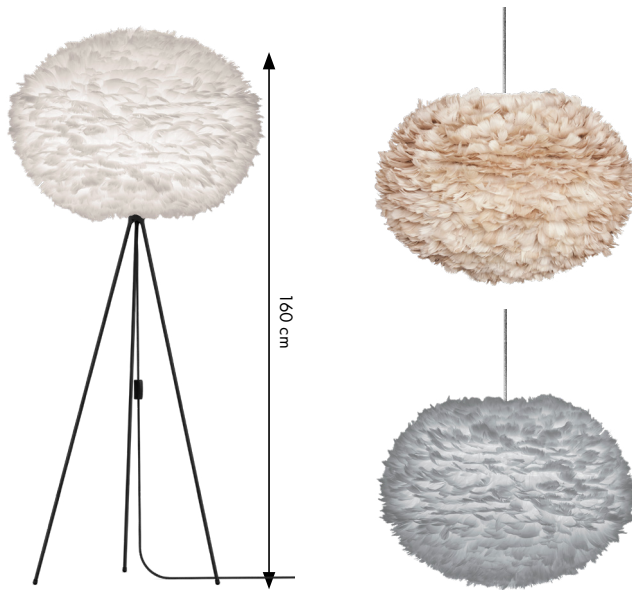

Light brown

Floor and pendant in one

Dimensions

ø 22 cm
h 16 cm

Material

Approx 500 goose feathers, fabric and steel

Easily cleaned with hairdryer

Weight incl. packaging

Download the UIMAGE Unfold at Home App

It helps you choose the perfect lamp

UNFOLD
AT HOME

UMAGE Eos large

#2042
#2090
#2089

Designed by Soren Ravn Christensen in Copenhagen, Denmark

Eos large + Tripod floor

Colour variations

White

Light grey

Light brown

Floor and pendant in one

Dimensions

ø 65 cm
h 40 cm

Material