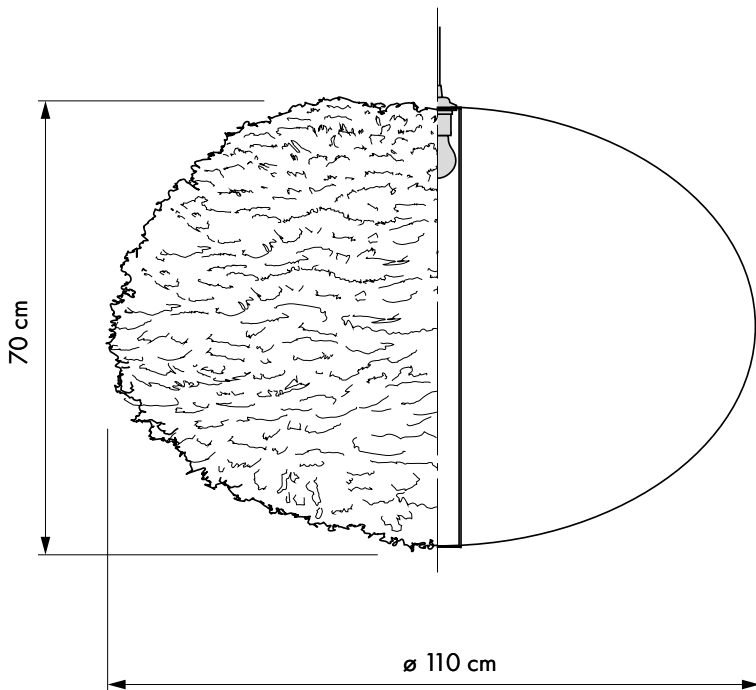

UMAGE Eos xx-large

#2041

Designed by Soren Ravn Christensen in Copenhagen, Denmark

Floor and pendant in one

Dimensions

ø 110
h 70 cm

Material

Approx 13.500 goose feathers, paper and steel

Easily cleaned with hairdryer

Weight incl. packaging

6.40 kg

Light source

E27 / E26 - max 15 W LED
Bulb recommendation: #4136

Packaging

Gift Box, Dimensions (W×H×D): 29x29x110 cm

Assembly time

5 min - video guide at umage.com

Media Kit

Photos, 3D models, 2D drawings
Download at umage.com

Ordering Information

Eos xx-large white

#2041

Accessories

Cord set white (pendant)	#4005
Cord set black (pendant)	#4006
Cannonball white (pendant)	#4031
Cannonball black (pendant)	#4032
Rosette white	#4144
Rosette black	#4145
Tripod base white	#4053
Tripod base black	#4054
Idea 6W 60 mm LED bulb	#4026
Idea 6W 80 mm LED bulb	#4033
Idea 2W 45 mm LED bulb	#4039
Idea 13W 70 mm LED bulb	#4136

Download the UIMAGE Unfold at Home App

It helps you choose the perfect lamp

UNFOLD
AT HOME

Colour variations

UMAGE
Kongens Nytorv 15
DK-1050 Copenhagen K
Denmark

+45 31 39 31 31 (tel)
+45 31 73 32 29 (fax)
info@umage.com
www.umage.com

The specifications and dimensions are subject to change without notice
Document date: 23-05-2018