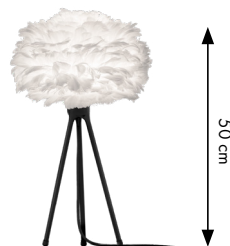

Eos mini + Tripod table

Colour variations

Floor and pendant in one

Dimensions

ø 35 cm
h 20 cm

Material

Approx 900 goose feathers, paper and steel

Easily cleaned with hairdryer

Weight incl. packaging

0.5 kg

Light source

E27 / E26 - max 15 W LED
Bulb recommendation: #4026

Packaging

Gift Box, Dimensions (W×H×D): 30x30x9 cm

Assembly time

5 min - video guide at umage.com

Media Kit

Photos, 3D models, 2D drawings
Download at umage.com

Ordering Information

Eos mini white	#2011
Eos mini light grey	#2124
Eos mini light brown	#2126

Accessories

Cord set white (pendant)	#4005
Cord set black (pendant)	#4006
Cannonball white (pendant)	#4031
Cannonball black (pendant)	#4032
Rosette white	#4144
Rosette black	#4145
Tripod floor white	#4015
Tripod floor black	#4016
Tripod table white	#4021
Tripod table black	#4022
Tripod base white	#4053
Tripod base black	#4054
Champagne floor white	#4035
Champagne floor black	#4036
Idea 6W 60 mm LED bulb	#4026
Idea 6W 80 mm LED bulb	#4033
Idea 2W 45 mm LED bulb	#4039
Idea 13W 70 mm LED bulb	#4136

Download the UIMAGE Unfold at Home App

It helps you choose the perfect lamp

UNFOLD
AT HOME