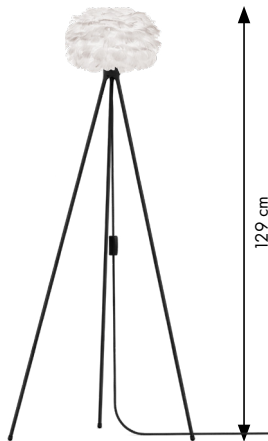

UMAGE Eos micro

#2091
#2123
#2125

Designed by Soren Ravn Christensen in Copenhagen, Denmark

Eos micro + Tripod floor

Colour variations

Floor and pendant in one

Dimensions

ø 22 cm
h 16 cm

Material

Approx 500 goose feathers, fabric and steel

Easily cleaned with hairdryer

Weight incl. packaging

0.33 kg

Light source

E27 / E26 - max 15 W LED
Bulb recommendation: #4026

Packaging

Gift Box, Dimensions (W×H×D): 23 x 23 x 7.5 cm

Assembly time

5 min - video guide at umage.com

Media Kit

Photos, 3D models, 2D drawings
Download at umage.com

Ordering Information

Eos micro white	#2091
Eos micro light grey	#2123
Eos micro light brown	#2125

Accessories

Cord set white (pendant)	#4005
Cord set black (pendant)	#4006
Cannonball white (pendant)	#4031
Cannonball black (pendant)	#4032
Rosette white	#4144
Rosette black	#4145
Tripod floor white	#4015
Tripod floor black	#4016
Tripod table white	#4021
Tripod table black	#4022
Tripod base white	#4053
Tripod base black	#4054
Champagne floor white	#4035
Champagne floor black	#4036
Idea 6W 60 mm LED bulb	#4026
Idea 6W 80 mm LED bulb	#4033
Idea 2W 45 mm LED bulb	#4039
Idea 13W 70 mm LED bulb	#4136

Download the UIMAGE Unfold at Home App

It helps you choose the perfect lamp

UNFOLD
AT HOME