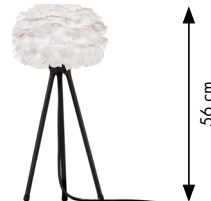

Eos micro + Tripod table

Colour variations

Floor and pendant in one

Dimensions

ø 22 cm
h 16 cm

Material

Approx 500 goose feathers, fabric and steel

Easily cleaned with hairdryer

Weight incl. packaging

0.33 kg

Light source

E27 / E26 - max 15 W LED
Bulb recommendation: #4026

Packaging

Gift Box, Dimensions (W×H×D): 23 x 23 x 7.5 cm

Assembly time

5 min - video guide at umage.com

Media Kit

Photos, 3D models, 2D drawings
Download at umage.com

Ordering Information

Eos micro white	#2091
Eos micro light grey	#2123
Eos micro light brown	#2125

Accessories

Cord set white (pendant)	#4005
Cord set black (pendant)	#4006
Cannonball white (pendant)	#4031
Cannonball black (pendant)	#4032
Rosette white	#4144
Rosette black	#4145
Tripod floor white	#4015
Tripod floor black	#4016
Tripod table white	#4021
Tripod table black	#4022
Tripod base white	#4053
Tripod base black	#4054
Champagne floor white	#4035
Champagne floor black	#4036
Idea 6W 60 mm LED bulb	#4026
Idea 6W 80 mm LED bulb	#4033
Idea 2W 45 mm LED bulb	#4039
Idea 13W 70 mm LED bulb	#4136

Download the UIMAGE Unfold at Home App

It helps you choose the perfect lamp

UNFOLD
AT HOME