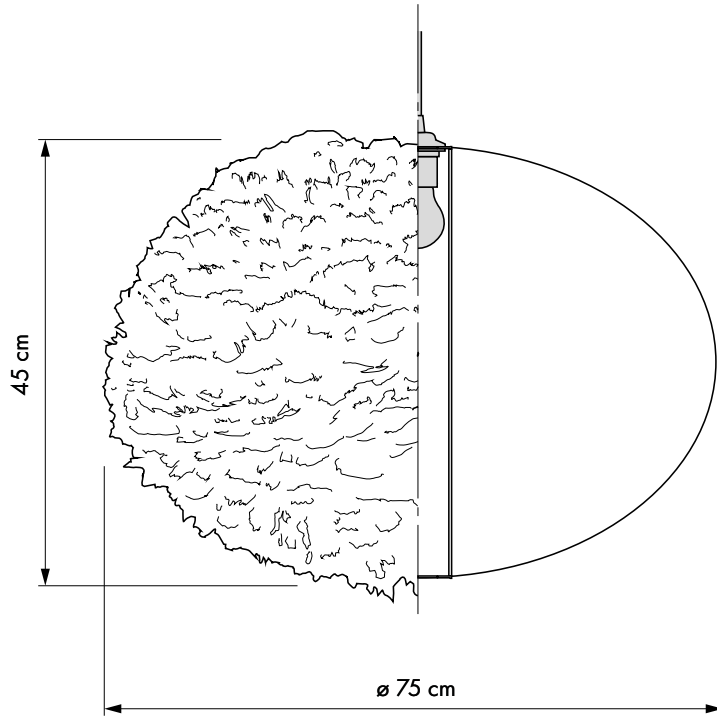

Download the UIMAGE Unfold at Home App

It helps you choose the perfect lamp

UNFOLD
AT HOME

UMAGE Eos x-large

#2012
#2067
#2086

Designed by Soren Ravn Christensen in Copenhagen, Denmark

Colour variations

White