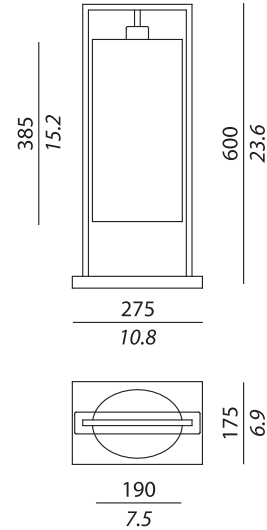

## CABLE

**MATERIALE / MATERIAL :**

Cavo rivestito in tessuto nero con interruttore On/Off

Black fabric with On/Off switch

**LUNGHEZZA CAVO / LENGTH OF THE CABLE :**

300 + 2000 mm

## LIGHT SOURCE

**FONTE inclusa / SOURCE included :**

1 x E27 alogena a basso consumo / Halogen energy saving

**POTENZA / POWER :** max 42 W

**TEMPERATURA DI COLORE / COLOUR TEMPERATURE :**

2900 K

**CRI :** 100

## TECHNICAL DRAWINGS

## BOX SIZES

Box 1:

**WIDTH :** 34 cm / 13.4 inc

**DEPTH :** 26 cm / 10.3 inc

**HIGHT :** 69 cm / 27.2 inc

**WEIGHT :** 4 kg