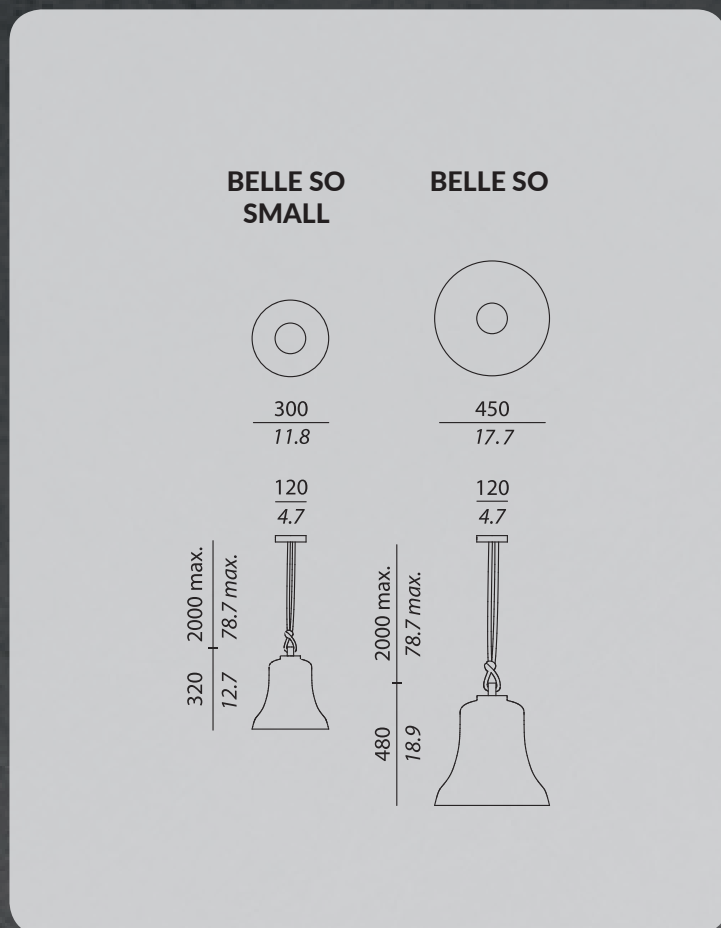

BELLE SO & SO SMALL

TECHNICAL SHEET

UBICAZIONE : interni / LOCATION : indoor

CODICE IP / IP CODE : IP20

TIPOLOGIA / TYPOLOGY :

Lampada a sospensione / Suspended lamp

FINITURE e MATERIALI / FINISHES and MATERIALS :

Ceramica / Ceramic

Bianco lucido (interno ed esterno) /
Glossy white (inside and outside)

Grigio fango lucido (esterno) - avorio lucido (interno) /
Glossy grey mud - glossy ivory lining

DELUXE:

Bronzo lucido effetto rame / Polished bronze copper effect

CABLE

MATERIALE / MATERIAL :

Cavo intrecciato in seta marrone o grigio

Braided silk cable, brown or grey

LUNGHEZZA CAVO / LENGTH OF THE CABLE :

Belle So - Belle So Small = 2000 mm

LIGHT SOURCE

BELLE SO - BELLE SO SMALL

FONTE inclusa / SOURCE included :

1 x E27 Reflector R8

alogeno a basso consumo / Halogen energy saving

POTENZA / POWER : 72 W

TEMPERATURA DI COLORE / COLOUR TEMPERATURE :

2900 K

CRI : 100

EMISSIONE / EMISSION : 1 x 900 Lm

ALIMENTAZIONE / TENSION : 220 V

Idoneo all'uso di lampadine LED e fluorescenti compatte /
Suitable for LED or compact fluorescent bulbs (CFL)

TECHNICAL DRAWINGS

CON TARDI® BELLE SO -
BELLE SO SMALL

Questo dispositivo
è compatibile con
lampade di classi
energetiche: