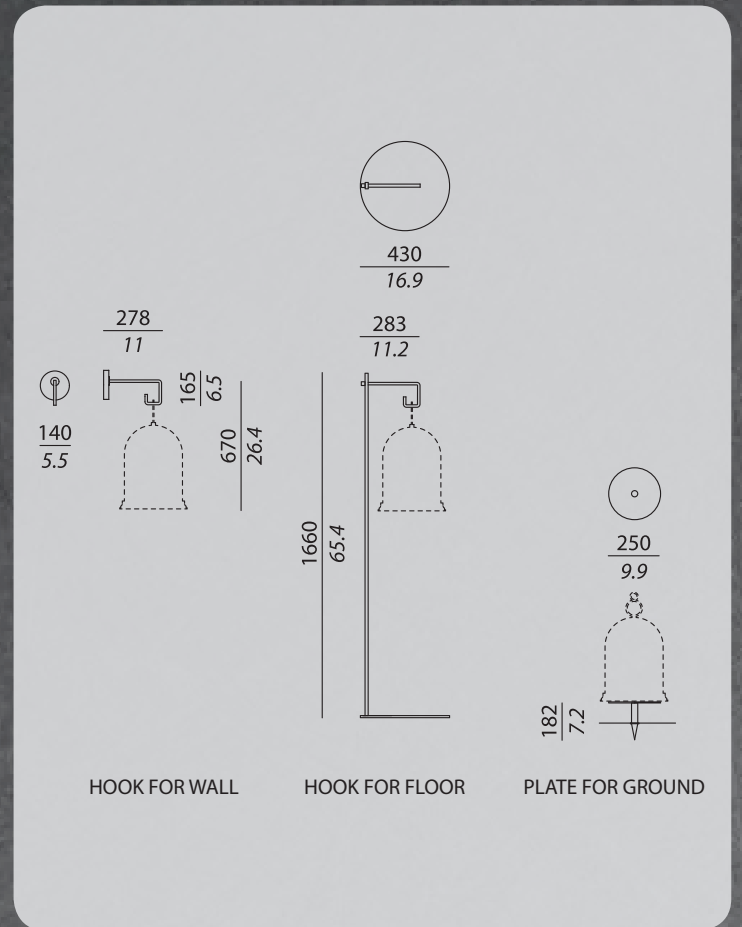

DEPTH : 40 cm / 15.8 inc

HIGHT : 60 cm / 23.6 inc

WEIGHT : 5 kg

LIGHT SOURCE

Battery version:

FONTE inclusa / SOURCE included :

1 x LED custom

POTENZA / POWER : 6 W

Gancio per piantana / Hook for wall

Piastra per terreno / Plate for ground

FINITURE e MATERIALI / FINISHES and MATERIALS :

Metallo verniciato nero / Black lacquered metal

TECHNICAL DRAWINGS

BOX SIZES

Box Hook for wall:

WIDTH : 37 cm / 14.7 inc
DEPTH : 23 cm / 9.1 inc
HIGHT : 23 cm / 9.1 inc
WEIGHT : 3 kg

Box Hook for floor 1:

WIDTH : 40 cm / 15.8 inc
DEPTH : 18 cm / 7.2 inc
HIGHT : 180 cm / 71.9 inc
WEIGHT : 6 kg

Box Hook for floor 2:

WIDTH : 43 cm / 17 inc
DEPTH : 43 cm / 17 inc
HIGHT : 17 cm / 6.8 inc
WEIGHT : 11 kg

Box Plate for ground:

WIDTH : 27 cm / 10.7 inc
DEPTH : 27 cm / 10.7 inc
HIGHT : 27 cm / 10.7 inc
WEIGHT : 1,5 kg