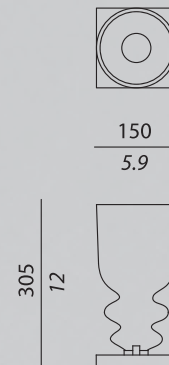

MESSALINA TA SMALL

TECHNICAL SHEET

UBICAZIONE : interni / **LOCATION** : indoor

CODICE IP / IP CODE : IP20

TIPOLOGIA / TYPOLOGY :

Lampada da tavolo / *Table lamp*

FINITURE e MATERIALI / FINISHES and MATERIALS :

Struttura cromo o bronzo /
Polished chrome or satin bronze finish

DIFFUSORE / DIFFUSER :

Vetro metallizzato cromo o bronzo / *Diffusing chromed glass, diffusing bronzed glass*

CABLE

MATERIALE / MATERIAL :

Cavo in tessuto nero con interruttore dimmerabile

Black fabric cable with dimmer switch

LUNGHEZZA CAVO / LENGTH OF THE CABLE :

300 + 2000 mm

LIGHT SOURCE

FONTE inclusa / SOURCE included :

1 x E27 alogena a basso consumo / *Halogen energy saving*

POTENZA / POWER : max 70 W

TEMPERATURA DI COLORE / COLOUR TEMPERATURE :

2900 K

CRI : 100

EMISSIONE / EMISSION : 1 x 1180 Lm

ALIMENTAZIONE / TENSION : 220 V

Idoneo all'uso di lampadine LED e fluorescenti compatte /
Suitable for LED or compact fluorescent bulbs (CFL)

TECHNICAL DRAWINGS