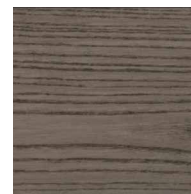

Frassino
Ash
tinto/stained caffè

LACCATO OPACO PORO APERTO | *Matt lacquered open pore*

Bianco
White
(RAL 9016)

Avorio
Ivory
(RAL 1013)

Argilla
Mud
(RAL 7006)

Piombo
Lead
(NCS S5005G20Y)

Cioccolato
Chocolate
(RAL 8019)