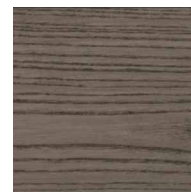

Frassino
Ash
tinto/stained canapa

Frassino
Ash
tinto/stained caffè

LACCATO OPACO PORO APERTO | *Matt lacquered open pore*

Bianco
White
(RAL 9016)

Avorio
Ivory
(RAL 1013)

Argilla
Mud
(RAL 7006)

Piombo
Lead
(NCS S5005G20Y)