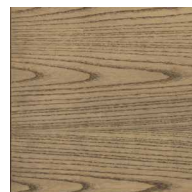

Frassino
Ash
tinto/stained canapa

Frassino
Ash
tinto/stained caffè

LACCATO OPACO PORO APERTO | *Matt lacquered open pore*

Bianco
White
(RAL 9016)

Avorio
Ivory
(RAL 1013)

Argilla
Mud
(RAL 7006)

Piombo
Lead
(NCS S5005G20Y)