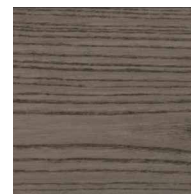

Frassino
Ash
tinto/stained canapa

Frassino
Ash
tinto/stained caffè

LACCATO OPACO PORO APERTO | *Matt lacquered open pore*

Bianco
White
(RAL 9016)

Avorio
Ivory
(RAL 1013)

Argilla
Mud
(RAL 7006)

Piombo
Lead
(NCS S5005G20Y)