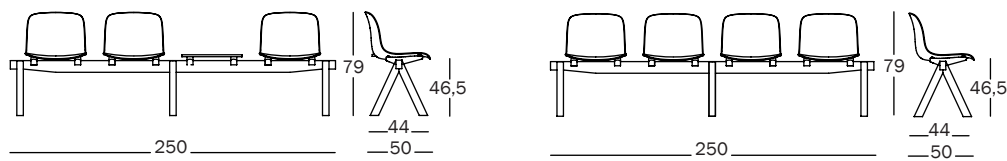

Troy — design Marcel Wanders, 2016
Technical Sheet

Seating system bar.

Materials: frame and small table in natural solid beech. Seat in beech plywood, in polypropylene or in polypropylene covered in fabric (Kvadrat Divina). All the models are available with front side covered in fabric (Kvadrat Divina, Steelcut Trio, Steelcut 2) or in leather (except for the fully covered version).

Magis logo is stamped on each product of our collection vouching for their originality.

FATIGUE, LOAD AND IMPACT TESTS

- Back impact test EN 1728:2012, L2
- Drop test for multiple seat units EN 1728
- Information for use EN 16139:2013, L2
- Leg forward static load test EN 1728:2012, L2
- Leg sideways static load test EN 1728:2012, L2
- Safety requirements EN 16139:2013, L2
- Seat and back fatigue test EN 1728:2012, L2
- Seat and back static load test EN 1728:2012, L2
- Seat front edge durability test EN 1728:2012, L2
- Seat impact test EN 1728:2012, L2
- Stability EN 1022:2005
- Vertical load on back rest EN 1728:2012

magisdesign.com