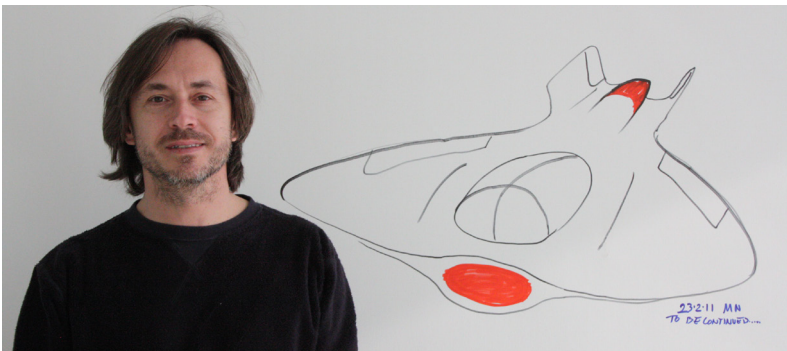

“Kids like to have fun. They like their privacy and they like to feel safe – preferably all at the same time. Bunky provides this environment for them. It is cosy and exciting – it is their very own space in which they can climb, hide and obviously sleep”.

Marc Newson

Designer in Magis