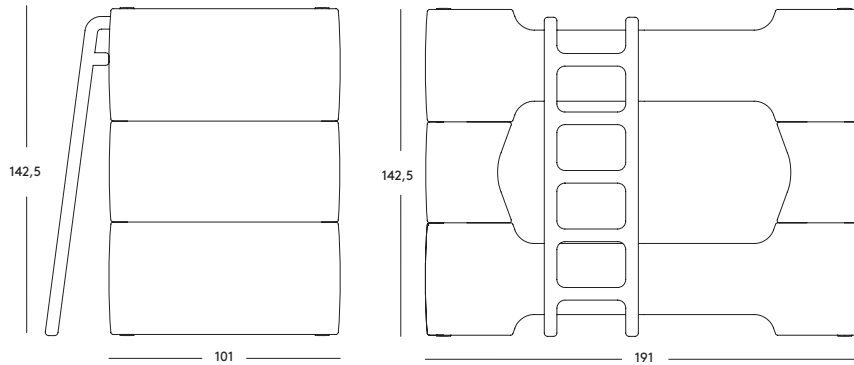

Magis Me Too logo is stamped on each  
product of our collection vouching for their  
originality.

Ladder  
White 1736 C

Bed 1  
Dark blue 1232 C  
Stacking Unit  
Blue 1226 C  
Bed 2  
Light blue 1218 C