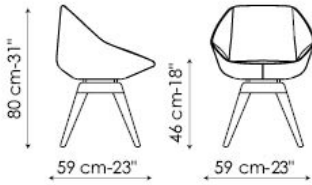

STONE WITH SWIVEL BASE

metal pivot mat painted in: white, anthracite grey, brown, ivory

Stone gambe in metallo - metal legs

Stone gambe in legno - wooden legs

Stone gambe in legno - base girevole wooden legs - swivel base