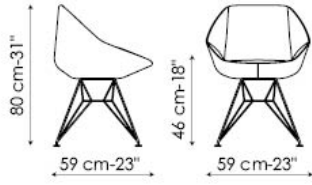

STONE WITH SWIVEL BASE

metal pivot mat painted in: white, anthracite grey, brown, ivory

Stone gambe in metallo - metal legs

Stone gambe in legno - wooden legs

Stone gambe in legno - base girevole wooden legs - swivel base