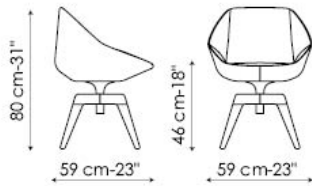

STONE WITH SWIVEL BASE

metal pivot mat painted in: white, anthracite grey, brown, ivory

Stone gambe in metallo - metal legs

Stone gambe in legno - wooden legs

Stone gambe in legno - base girevole wooden legs - swivel base