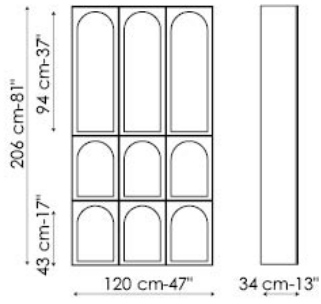

FRAME:

mat lacquered wood

Front: white

Side and inside: anthracite grey

Shelf: anthracite grey

Combinazione - Combination 1

Combinazione - Combination 2

Combinazione - Combination 3