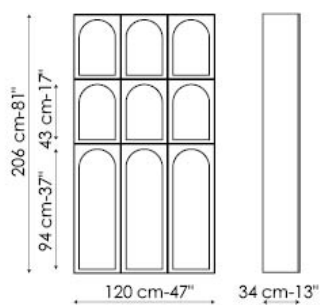

Cabinet de Curiosité

Cabinet de Curiosité consists of different modules, which can be mixed and matched freely to achieve the desired configuration. Every module consists of a façade and a variable number of windows and niches intended to house, organise and highlight books, ornaments and all sorts of objects.

FRAME:

mat lacquered wood

Front: white

Side and inside: anthracite grey

Shelf: anthracite grey

Combinazione - Combination 1

Combinazione - Combination 2

Combinazione - Combination 3