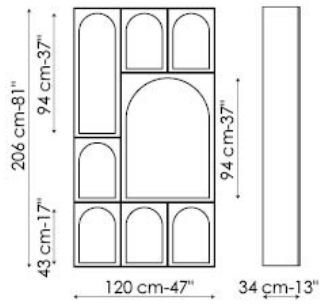

Combinazione - Combination 6