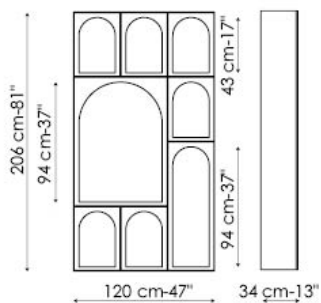

Combinazione - Combination 5