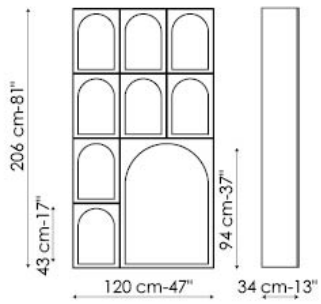

FRAME:

mat lacquered wood

Front: white

Side and inside: anthracite grey

Shelf: anthracite grey

Combinazione - Combination 1

Combinazione - Combination 2

Combinazione - Combination 3