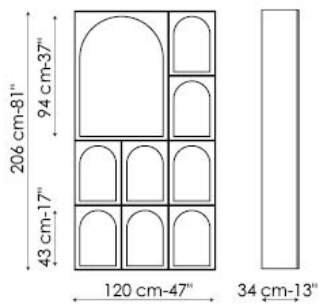

FRAME:

mat lacquered wood

Front: white

Side and inside: anthracite grey

Shelf: anthracite grey

Combinazione - Combination 1

Combinazione - Combination 2

Combinazione - Combination 3