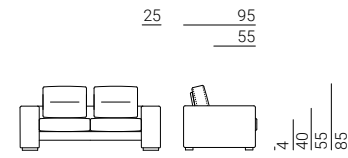

River

DESIGN STUDIO MARELLI
2018