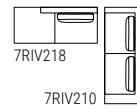

FRAME console
7FR129 cm 160x40x70h
Marble top and shelf: OPP10 shiny Perfetto brown
Metal base: OPM17 bronze

TWIG coffee table
7TG104 cm 120x71x35h
Marble top: OPP10 shiny Perfetto brown
Metal base: OPM17 bronze

TOM coffee table
7TM102 ø cm 40x50h
OPT2 wengé stained tulipier

RIVER sofa composition
cm 320x255
Fabric: cat. E art. San Matteo col. 18
Metal bases: OPM9 classic bronze painted

Cushions:
7RIV105 cm 45x45
9CU103 cm 40x40
Fabric: cat. E art. San Matteo col. 18
9CU103 cm 40x40
Fabric: cat. E art. Funky col. 52

MINI server
9TX160 cm 25x40x50h
OPM15 brushed antique gold metal

THOR table
7TH101 cm 80x80x19h
OPP2 matt Marquinia black marble