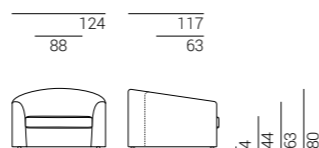

Divani Sofas	Elementi componibili Modular elements	Divani letto Sofa-beds	Pouf e accessori Pouf and accessories
4ROG107 L110 P100 H80 Included 2 x 4ROG102 L40 P40 2 x 4ROG105 L60 P60 1 x 4ROG104 L60 P55	4ROG207 L145 P145 H80 Included 2 x 4ROG105 L60 P60 1 x 4ROG106 L80 P55	4ROG211 L200 P117 H80 Included 2 x 4ROG103 L45 P45 4 x 4ROG105 L60 P60 1 x 4ROG104 L60 P55 Materasso Mattress L115 P185 H8	4ROG102 L40 P40 Cuscino di schienale in piuma con profilo Feather back cushion with piping
4ROG101 L124 P117 H80 Included 2 x 4ROG103 L45 P45 2 x 4ROG105 L60 P60 1 x 4ROG104 L60 P55	4ROG204 L185 P117 H80 Included 2 x 4ROG103 L45 P45 4 x 4ROG105 L60 P60 1 x 4ROG104 L60 P55	4ROG212 L230 P117 H80 Included 2 x 4ROG103 L45 P45 4 x 4ROG105 L60 P60 1 x 4ROG106 L80 P55 Materasso Mattress L145 P185 H8	4ROG103 L45 P45 Cuscino di schienale in piuma con profilo Feather back cushion with piping
4ROG201 L200 P117 H80 Included 2 x 4ROG103 L45 P45 4 x 4ROG105 L60 P60 1 x 4ROG104 L60 P55	4ROG205 L215 P117 H80 Included 2 x 4ROG103 L45 P45 4 x 4ROG105 L60 P60 1 x 4ROG106 L80 P55	4ROG213 L260 P117 H80 Included 2 x 4ROG103 L45 P45 4 x 4ROG105 L60 P60 1 x 4ROG106 L80 P55 Materasso Mattress L155 P185 H8	4ROG104 L60 P55 Cuscino di schienale in piuma con profilo Feather back cushion with piping
4ROG202 L230 P117 H80 Included 2 x 4ROG103 L45 P45 4 x 4ROG105 L60 P60 1 x 4ROG106 L80 P55	4ROG206 L245 P117 H80 Included 2 x 4ROG103 L45 P45 4 x 4ROG105 L60 P60 1 x 4ROG106 L80 P55	4ROG214 L185 P117 H80 Included 2 x 4ROG103 L45 P45 4 x 4ROG105 L60 P60 1 x 4ROG104 L60 P55 Materasso Mattress L115 P185 H8	4ROG105 L60 P60 Cuscino di schienale in piuma con fascia Feather back cushion with band
4ROG203 L260 P117 H80 Included 2 x 4ROG103 L45 P45 4 x 4ROG105 L60 P60 1 x 4ROG106 L80 P55	4ROG215 L215 P117 H80 Included 2 x 4ROG103 L45 P45 4 x 4ROG105 L60 P60 1 x 4ROG106 L80 P55	4ROG215 L215 P117 H80 Included 2 x 4ROG103 L45 P45 4 x 4ROG105 L60 P60 1 x 4ROG106 L80 P55 Materasso Mattress L145 P185 H8	4ROG106 L80 P55
4ROG216 L245 P117 H80 Included 2 x 4ROG103 L45 P45 4 x 4ROG105 L60 P60 1 x 4ROG106 L80 P55	4ROG216 L245 P117 H80 Included 2 x 4ROG103 L45 P45 4 x 4ROG105 L60 P60 1 x 4ROG106 L80 P55 Materasso Mattress L155 P185 H8	4ROG102 L40 P40	4ROG102 L40 P40 Cuscino di schienale in piuma con profilo Feather back cushion with piping