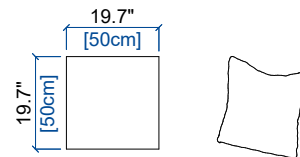

PETIT COUSSIN
SMALL CUSHION
COJIN PEQUEÑO

MAH JONG OUTDOOR

design Hans HOPFER

B1P BASE ASSISE 1 PLACE
1-SEAT BASE
BASE 1 PLAZA

B1M BASE ASSISE 1,5 PLACE
1.5-SEAT BASE
BASE 1,5 PLAZA

B2M BASE ASSISE 2,5 PLACE
2.5-SEAT BASE
BASE 2,5 PLAZAS