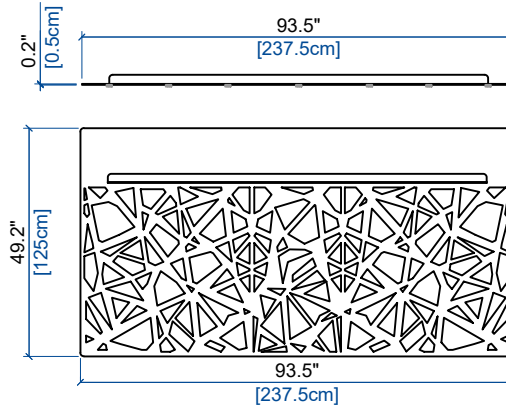

PETIT COUSSIN
SMALL CUSHION
COJIN PEQUEÑO

MAH JONG OUTDOOR

design Hans HOPFER

B1P BASE ASSISE 1 PLACE
1-SEAT BASE
BASE 1 PLAZA

B1M BASE ASSISE 1,5 PLACE
1.5-SEAT BASE
BASE 1,5 PLAZA

B2M BASE ASSISE 2,5 PLACE
2.5-SEAT BASE
BASE 2,5 PLAZAS