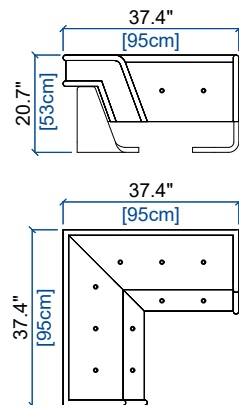

PETIT COUSSIN
SMALL CUSHION
COJIN PEQUEÑO

MAH JONG OUTDOOR

design Hans HOPFER

B1P BASE ASSISE 1 PLACE
1-SEAT BASE
BASE 1 PLAZA

B1M BASE ASSISE 1,5 PLACE
1.5-SEAT BASE
BASE 1,5 PLAZA

B2M BASE ASSISE 2,5 PLACE
2.5-SEAT BASE
BASE 2,5 PLAZAS