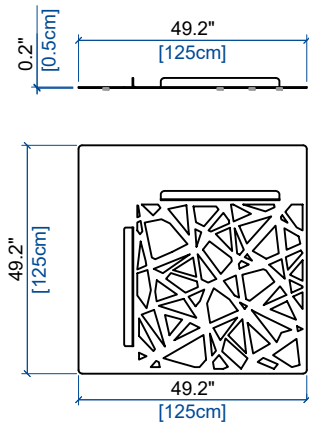

BAN BASE ANGLE
CORNER SEAT BASE
BASE ANGULO