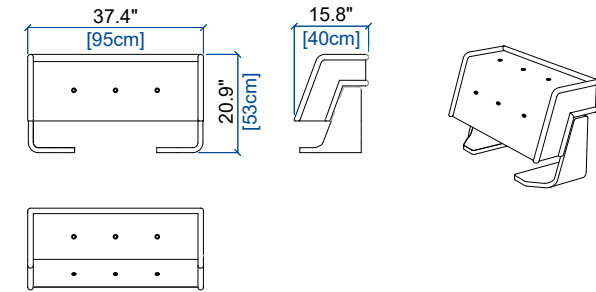

DOSSIER DROIT
STRAIGHT BACK CUSHION
COJIN DE RESPALDO RECTO

DOSSIER D'ANGLE
BACK CORNER CUSHION
COJIN DE RESPALDO DE ANGULO