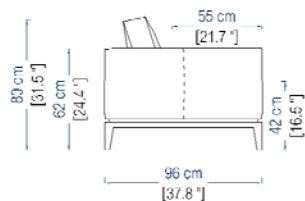

VIVIENNE

design Aimé Cécil & Pierre DUBOIS