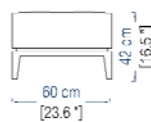

VIVIENNE

design Aimé Cécil & Pierre DUBOIS

CANAPÉ 2 PLACES
2-SEAT SOFA
SOFA 2 PLAZAS

CANAPÉ 3 PLACES
3-SEAT SOFA
SOFA 3 PLAZAS

GRAND CANAPÉ 3 PLACES
LARGE 3-SEAT SOFA
GRAN SOFA 3 PLAZAS

FAUTEUIL
ARMCHAIR
SILLON