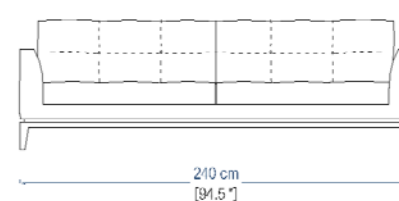

VIVIENNE

design Aimé Cécil & Pierre DUBOIS

CANAPÉ 2 PLACES
2-SEAT SOFA
SOFA 2 PLAZAS

CANAPÉ 3 PLACES
3-SEAT SOFA
SOFA 3 PLAZAS

GRAND CANAPÉ 3 PLACES
LARGE 3-SEAT SOFA
GRAN SOFA 3 PLAZAS

FAUTEUIL
ARMCHAIR
SILLON