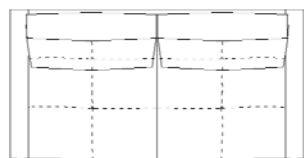

VIVIENNE

design Aimé Cécil & Pierre DUBOIS

CANAPÉ 2 PLACES
2-SEAT SOFA
SOFA 2 PLAZAS

CANAPÉ 3 PLACES
3-SEAT SOFA
SOFA 3 PLAZAS

GRAND CANAPÉ 3 PLACES
LARGE 3-SEAT SOFA
GRAN SOFA 3 PLAZAS

FAUTEUIL
ARMCHAIR
SILLON