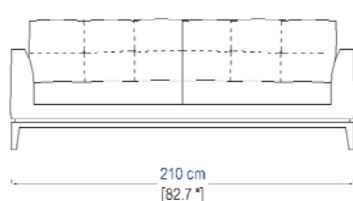

VIVIENNE

design Aimé Cécil & Pierre DUBOIS

CANAPÉ 2 PLACES
2-SEAT SOFA
SOFA 2 PLAZAS

CANAPÉ 3 PLACES
3-SEAT SOFA
SOFA 3 PLAZAS

GRAND CANAPÉ 3 PLACES
LARGE 3-SEAT SOFA
GRAN SOFA 3 PLAZAS

FAUTEUIL
ARMCHAIR
SILLON