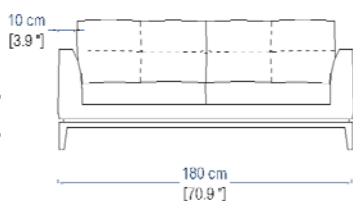

VIVIENNE

design Aimé Cécil & Pierre DUBOIS