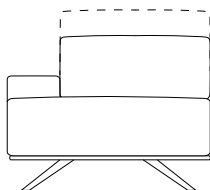

PRESENCE

design Sacha LAKIC

17P Chaise longue - Gauche
Lounge chair left armrest
Chaise longue apoy. Izquierdo

39,4"
[100cm]

18P Chaise longue - Droite
Lounge chair right armrest
Chaise longue apoy. Derecho