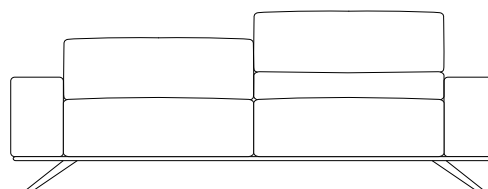

PRESENCE

design Sacha LAKIC

1 Fauteuil
Armchair
Sillón

37,4"
[95cm]
7,5"
[19cm]

2 Canapé 2 Places
2-seat sofa
Sofà 2 plazas

70,9"
[180cm]
10,6"
[27cm]

I Canapé 2,5 Places
2,5-seat sofa
Sofà 2 plazas 1/2

78,7"
[200cm]

39,4"
[100cm]

3 Canapé 3 Places
3-seat sofa
Sofà 3 plazas

86,6"
[220cm]

X Grand Canapé 3 Places
Large 3-seat sofa
Gran sofá 3 plazas

94,5"
[240cm]

39,4"
[100cm]

35,1"
[89cm]
29,5"
[75cm]

24,4"
[62cm]
19,7"
[50cm]

17,7"
[45cm]
22,1"
[56cm]

PRESENCE

design Sacha LAKIC

07 Bâtard 2 places gauche
2-seat 1-arm unit left armrest
Batard 2 plazas apoy. Izquierdo

67,3"
[171cm]

08 Bâtard 2 places droit
2-seat 1-arm unit right armrest
Batard 2 plazas apoy. Derecho