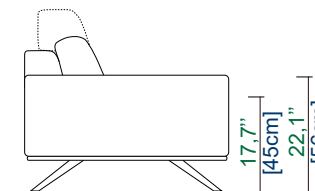

83,1"
[211cm]

39,4"
[100cm]

24,4"
[62cm]
19,7"
[50cm]

35,1"
[89cm]
29,5"
[75cm]

17,7"
[45cm]
22,1"
[56cm]

PRESENCE

design Sacha LAKIC

17P Chaise longue - Gauche
Lounge chair left armrest
Chaise longue apoy. Izquierdo

39,4"
[100cm]

18P Chaise longue - Droite
Lounge chair right armrest
Chaise longue apoy. Derecho

39,4"
[100cm]

17 Chaise longue - Gauche
Lounge chair left armrest
Chaise longue apoy. Izquierdo

43,3"
[110cm]