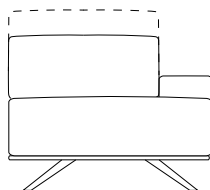

39,4"
[100cm]

17 Chaise longue - Gauche
Lounge chair left armrest
Chaise longue apoy. Izquierdo