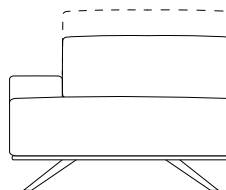

83,1"
[211cm]

39,4"
[100cm]

24,4"
[62cm]
19,7"
[50cm]

35,1"
[89cm]
29,5"
[75cm]

17,7"
[45cm]
22,1"
[56cm]

PRESENCE

design Sacha LAKIC

17P Chaise longue - Gauche
Lounge chair left armrest
Chaise longue apoy. Izquierdo

39,4"
[100cm]

18P Chaise longue - Droite
Lounge chair right armrest
Chaise longue apoy. Derecho

39,4"
[100cm]

17 Chaise longue - Gauche
Lounge chair left armrest
Chaise longue apoy. Izquierdo

43,3"
[110cm]