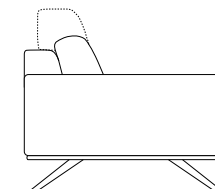

39,4"
[100cm]

3 Canapé 3 Places
3-seat sofa
Sofà 3 plazas

86,6"
[220cm]

X Grand Canapé 3 Places
Large 3-seat sofa
Gran sofá 3 plazas

94,5"
[240cm]

39,4"
[100cm]

35,1"
[89cm]
29,5"
[75cm]

24,4"
[62cm]
19,7"
[50cm]

17,7"
[45cm]
22,1"
[56cm]

PRESENCE

design Sacha LAKIC

07 Bâtard 2 places gauche
2-seat 1-arm unit left armrest
Batard 2 plazas apoy. Izquierdo

67,3"
[171cm]

08 Bâtard 2 places droit
2-seat 1-arm unit right armrest
Batard 2 plazas apoy. Derecho