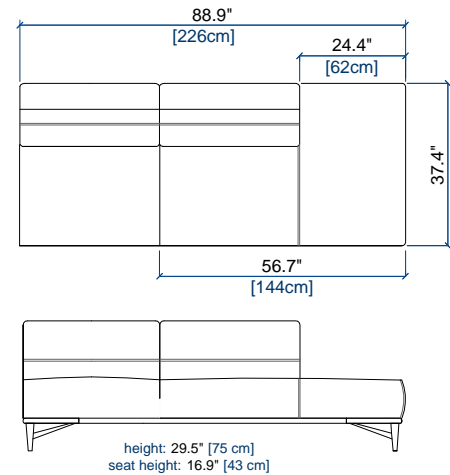

S11 TERMINAL DROIT INDEP.
END UNIT RIGHT INDEP.
TERMINAL DERECHO INDEP.

* Entièrement habillés de cuir ou de tissu / Entirely upholstered in leather or fabric / Completamente tapizados de piel o tela