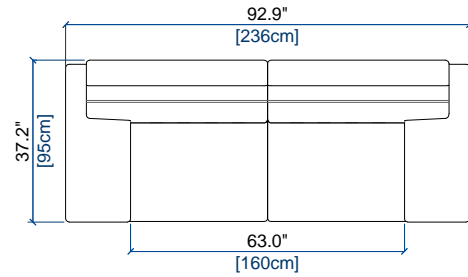

design Philippe BOUIX

GRAND CANAPÉ 3 PLACES
LARGE 3-SEAT SOFA
GRAN SOFA 3 PLAZAS

height: 29.5" [75 cm]
seat height: 16.9" [43 cm]
arm width: 15" [38 cm]

CANAPÉ 3 PLACES
3-SEAT SOFA
SOFA 3 PLAZAS

height: 29.5" [75 cm]
seat height: 16.9" [43 cm]
arm width: 15" [38 cm]

CANAPÉ 2,5 PLACES
2.5-SEAT SOFA
SOFA 2,5 PLAZAS

height: 29.5" [75 cm]
seat height: 16.9" [43 cm]
arm width: 15" [38 cm]

CANAPÉ 2 PLACES
2-SEAT SOFA
SOFA 2 PLAZAS

height: 29.5" [75 cm]
seat height: 16.9" [43 cm]
arm width: 15" [38 cm]