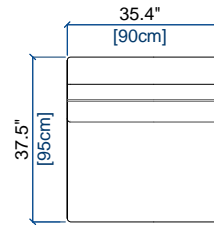

S01 CHAUFFEUSE INDEP.
INDEP. ARMLESS CHAIR
CHAUFFEUSE INDEP.

height: 29.5" [75 cm]
seat height: 16.9" [43 cm]

S1S CHAUFFEUSE INDEP. - GAUCHE
INDEP. ARMLESS CHAIR - LEFT
CHAUFFEUSE INDEP.- IZQ.

height: 29.5" [75 cm]
seat height: 16.9" [43 cm]

S1D CHAUFFEUSE INDEP. - DROITE
INDEP. ARMLESS CHAIR - RIGHT
CHAUFFEUSE INDEP. - DER.

height: 29.5" [75 cm]
seat height: 16.9" [43 cm]

S33 BANQUETTE 2 PL. INDEP.
2 INDEP. SEAT ARMLESS SOFA
BANQUETA 2 PLAZAS INDEP.

height: 29.5" [75 cm]
seat height: 16.9" [43 cm]

S34 BANQUETTE 2 PL. INDEP. GAUCHE
2 INDEP. SEAT ARMLESS SOFA LEFT
BANQUETA 2 PL. IZQUIERDA INDEP.

height: 29.5" [75 cm]
seat height: 16.9" [43 cm]

S35 BANQUETTE 2 PL. INDEP. DROIT
2 INDEP. SEAT ARMLESS SOFA RIGHT
BANQUETA 2 PL. DERECHA INDEP.