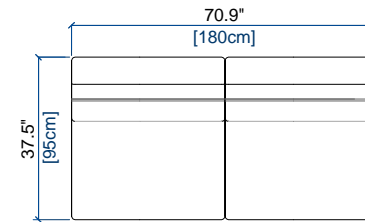

33 BANQUETTE 2 PLACES
2-SEAT ARMLESS SOFA
BANQUETA 2 PLAZAS