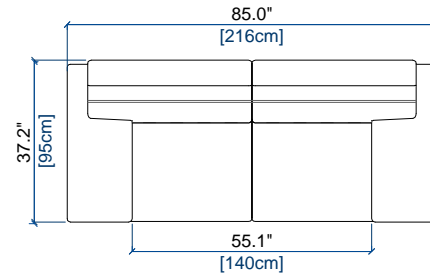

design Philippe BOUIX

GRAND CANAPÉ 3 PLACES
LARGE 3-SEAT SOFA
GRAN SOFA 3 PLAZAS

height: 29.5" [75 cm]
seat height: 16.9" [43 cm]
arm width: 15" [38 cm]

CANAPÉ 3 PLACES
3-SEAT SOFA
SOFA 3 PLAZAS

height: 29.5" [75 cm]
seat height: 16.9" [43 cm]
arm width: 15" [38 cm]

CANAPÉ 2,5 PLACES
2.5-SEAT SOFA
SOFA 2,5 PLAZAS

height: 29.5" [75 cm]
seat height: 16.9" [43 cm]
arm width: 15" [38 cm]

CANAPÉ 2 PLACES
2-SEAT SOFA
SOFA 2 PLAZAS

height: 29.5" [75 cm]
seat height: 16.9" [43 cm]
arm width: 15" [38 cm]

FAUTEUIL
ARMCHAIR
SILLON

height: 29.5" [75 cm]
seat height: 16.9" [43 cm]
arm width: 13" [33 cm]

POUF
OTTOMAN
PUF

seat height: 16.9" [43 cm]

GRANDE TETIERE
LARGE HEADREST
GRAN CABEZAL

height: 8.7" [22 cm]

MOYENNE TETIERE
MEDIUM HEADREST
CABEZAL MEDIANO