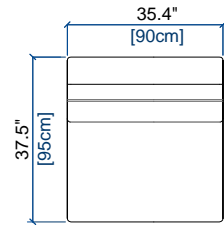

ÉLÉMENTS INDÉPENDANTS / INDEPENDENT ELEMENTS / ELEMENTOS INDEPENDIENTES* 3/3

S01 CHAUFFEUSE INDEP.
INDEP. ARMLESS CHAIR
CHAUFFEUSE INDEP.

height: 29.5" [75 cm]
seat height: 16.9" [43 cm]