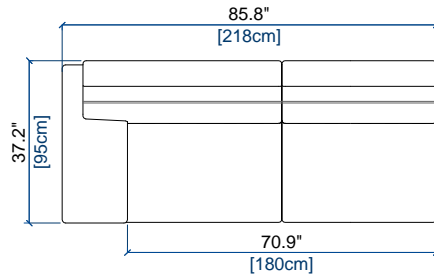

height: 29.5" [75 cm]
seat height: 16.9" [43 cm]
arm width: 15" [38 cm]

S13 BATARD 3 PL. ACC. DROIT INDEP.
3-SEAT 1-ARM RIGHT ARMREST INDEP.
BATARD 3 PL. APOY. DER. INDEP.

height: 29.5" [75 cm]
seat height: 16.9" [43 cm]
arm width: 15" [38 cm]