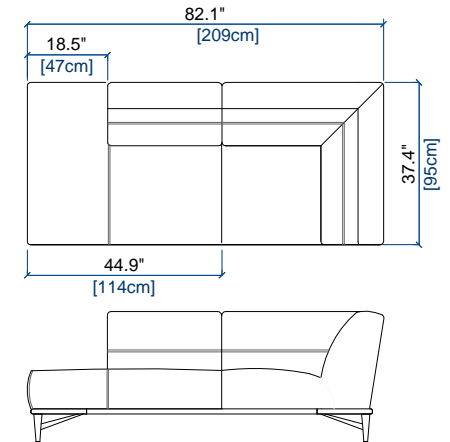

S9P ANGLE/MERIDIENNE DROITE INDEP.
CORNER/MERIDIENNE RIGHT INDEP.
ANGULO/MERIDIENNE DERECHA INDEP.