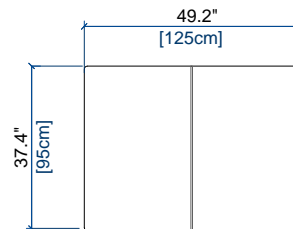

design Philippe BOUIX

GRAND CANAPÉ 3 PLACES
LARGE 3-SEAT SOFA
GRAN SOFA 3 PLAZAS

height: 29.5" [75 cm]
seat height: 16.9" [43 cm]
arm width: 15" [38 cm]

CANAPÉ 3 PLACES
3-SEAT SOFA
SOFA 3 PLAZAS

height: 29.5" [75 cm]
seat height: 16.9" [43 cm]
arm width: 15" [38 cm]

CANAPÉ 2,5 PLACES
2.5-SEAT SOFA
SOFA 2,5 PLAZAS

height: 29.5" [75 cm]
seat height: 16.9" [43 cm]
arm width: 15" [38 cm]

CANAPÉ 2 PLACES
2-SEAT SOFA
SOFA 2 PLAZAS

height: 29.5" [75 cm]
seat height: 16.9" [43 cm]
arm width: 15" [38 cm]

FAUTEUIL
ARMCHAIR
SILLON

height: 29.5" [75 cm]
seat height: 16.9" [43 cm]
arm width: 13" [33 cm]

POUF
OTTOMAN
PUF

seat height: 16.9" [43 cm]

GRANDE TETIERE
LARGE HEADREST
GRAN CABEZAL

height: 8.7" [22 cm]

MOYENNE TETIERE
MEDIUM HEADREST
CABEZAL MEDIANO

height: 8.7" [22 cm]

PETITE TETIERE
SMALL HEADREST
CABEZAL PEQUEÑO

height: 8.7" [22 cm]

105 BATARD 3 PL. ACC. GAUCHE
3-SEAT 1-ARM UNIT LEFT ARMREST
BATARD 3 PL. APOY. IZQUIERDO

height: 29.5" [75 cm]
seat height: 16.9" [43 cm]
arm width: 15" [38 cm]