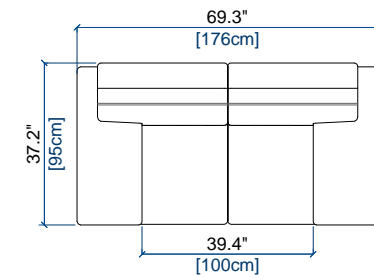

design Philippe BOUIX

GRAND CANAPÉ 3 PLACES
LARGE 3-SEAT SOFA
GRAN SOFA 3 PLAZAS

height: 29.5" [75 cm]
seat height: 16.9" [43 cm]
arm width: 15" [38 cm]

CANAPÉ 3 PLACES
3-SEAT SOFA
SOFA 3 PLAZAS

height: 29.5" [75 cm]
seat height: 16.9" [43 cm]
arm width: 15" [38 cm]

CANAPÉ 2,5 PLACES
2.5-SEAT SOFA
SOFA 2,5 PLAZAS

height: 29.5" [75 cm]
seat height: 16.9" [43 cm]
arm width: 15" [38 cm]

CANAPÉ 2 PLACES
2-SEAT SOFA
SOFA 2 PLAZAS

height: 29.5" [75 cm]
seat height: 16.9" [43 cm]
arm width: 15" [38 cm]

FAUTEUIL
ARMCHAIR
SILLON

height: 29.5" [75 cm]
seat height: 16.9" [43 cm]
arm width: 13" [33 cm]

POUF
OTTOMAN
PUF

seat height: 16.9" [43 cm]

GRANDE TETIERE
LARGE HEADREST
GRAN CABEZAL

height: 8.7" [22 cm]

MOYENNE TETIERE
MEDIUM HEADREST
CABEZAL MEDIANO

height: 29.5" [75 cm]
seat height: 16.9" [43 cm]
arm width: 15" [38 cm]

62 BATARD 2,5 PL. ACC. DROIT
2.5-SEAT 1-ARM UNIT RIGHT ARMREST
BATARD 2,5 PL. APOY. DERECHO

height: 29.5" [75 cm]
seat height: 16.9" [43 cm]
arm width: 15" [38 cm]