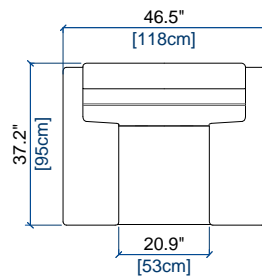

design Philippe BOUIX

GRAND CANAPÉ 3 PLACES
LARGE 3-SEAT SOFA
GRAN SOFA 3 PLAZAS

height: 29.5" [75 cm]
seat height: 16.9" [43 cm]
arm width: 15" [38 cm]

CANAPÉ 3 PLACES
3-SEAT SOFA
SOFA 3 PLAZAS

height: 29.5" [75 cm]
seat height: 16.9" [43 cm]
arm width: 15" [38 cm]

CANAPÉ 2,5 PLACES
2.5-SEAT SOFA
SOFA 2,5 PLAZAS

height: 29.5" [75 cm]
seat height: 16.9" [43 cm]
arm width: 15" [38 cm]

CANAPÉ 2 PLACES
2-SEAT SOFA
SOFA 2 PLAZAS

height: 29.5" [75 cm]
seat height: 16.9" [43 cm]
arm width: 15" [38 cm]

FAUTEUIL
ARMCHAIR
SILLON

height: 29.5" [75 cm]
seat height: 16.9" [43 cm]
arm width: 13" [33 cm]

POUF
OTTOMAN
PUF

seat height: 16.9" [43 cm]

GRANDE TETIERE
LARGE HEADREST
GRAN CABEZAL

height: 8.7" [22 cm]

MOYENNE TETIERE
MEDIUM HEADREST
CABEZAL MEDIANO

height: 8.7" [22 cm]

PETITE TETIERE
SMALL HEADREST
CABEZAL PEQUEÑO

height: 8.7" [22 cm]

105 BATARD 3 PL. ACC. GAUCHE
3-SEAT 1-ARM UNIT LEFT ARMREST
BATARD 3 PL. APOY. IZQUIERDO

height: 29.5" [75 cm]
seat height: 16.9" [43 cm]
arm width: 15" [38 cm]