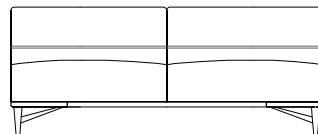

S33 BANQUETTE 2 PL. INDEP.
2 INDEP. SEAT ARMLESS SOFA
BANQUETA 2 PLAZAS INDEP.

height: 29.5" [75 cm]
seat height: 16.9" [43 cm]