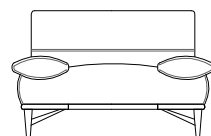

design Philippe BOUIX

GRAND CANAPÉ 3 PLACES
LARGE 3-SEAT SOFA
GRAN SOFA 3 PLAZAS

height: 29.5" [75 cm]
seat height: 16.9" [43 cm]
arm width: 15" [38 cm]

CANAPÉ 3 PLACES
3-SEAT SOFA
SOFA 3 PLAZAS

height: 29.5" [75 cm]
seat height: 16.9" [43 cm]
arm width: 15" [38 cm]

CANAPÉ 2,5 PLACES
2.5-SEAT SOFA
SOFA 2,5 PLAZAS

height: 29.5" [75 cm]
seat height: 16.9" [43 cm]
arm width: 15" [38 cm]

CANAPÉ 2 PLACES
2-SEAT SOFA
SOFA 2 PLAZAS

height: 29.5" [75 cm]
seat height: 16.9" [43 cm]
arm width: 15" [38 cm]

FAUTEUIL
ARMCHAIR
SILLON

height: 29.5" [75 cm]
seat height: 16.9" [43 cm]
arm width: 13" [33 cm]

POUF
OTTOMAN
PUF

seat height: 16.9" [43 cm]

GRANDE TETIERE
LARGE HEADREST
GRAN CABEZAL

height: 8.7" [22 cm]

MOYENNE TETIERE
MEDIUM HEADREST
CABEZAL MEDIANO