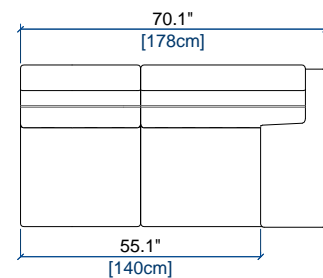

S26 BATARD 2 PL. ACC. DROIT INDEP.
2-SEAT 1-ARM UNIT RIGHT ARM. INDEP.
BATARD 2 PL. APOY. DERECHO INDEP.

height: 29.5" [75 cm]
seat height: 16.9" [43 cm]
arm width: 15" [38 cm]