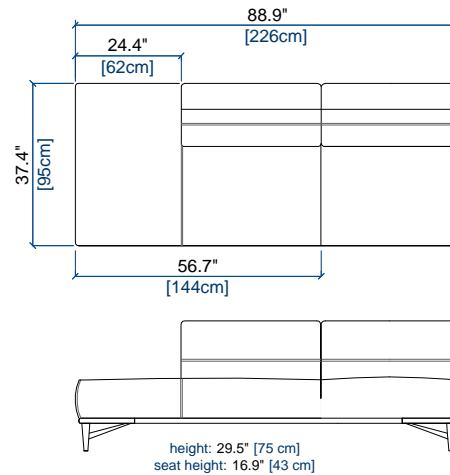

S10 TERMINAL GAUCHE INDEP.
END UNIT LEFT INDEP.
TERMINAL IZQUIERDO INDEP.