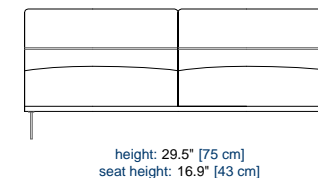

33 BANQUETTE 2 PLACES
2-SEAT ARMLESS SOFA
BANQUETA 2 PLAZAS