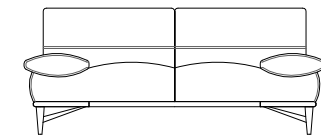

design Philippe BOUIX

GRAND CANAPÉ 3 PLACES
LARGE 3-SEAT SOFA
GRAN SOFA 3 PLAZAS

height: 29.5" [75 cm]
seat height: 16.9" [43 cm]
arm width: 15" [38 cm]

CANAPÉ 3 PLACES
3-SEAT SOFA
SOFA 3 PLAZAS

height: 29.5" [75 cm]
seat height: 16.9" [43 cm]
arm width: 15" [38 cm]

CANAPÉ 2,5 PLACES
2.5-SEAT SOFA
SOFA 2,5 PLAZAS

height: 29.5" [75 cm]
seat height: 16.9" [43 cm]
arm width: 15" [38 cm]

CANAPÉ 2 PLACES
2-SEAT SOFA
SOFA 2 PLAZAS

height: 29.5" [75 cm]
seat height: 16.9" [43 cm]
arm width: 15" [38 cm]