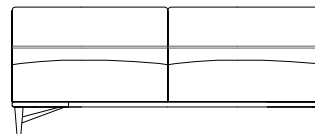

S34 BANQUETTE 2 PL. INDEP. GAUCHE
2 INDEP. SEAT ARMLESS SOFA LEFT
BANQUETA 2 PL. IZQUIERDA INDEP.

height: 29.5" [75 cm]
seat height: 16.9" [43 cm]