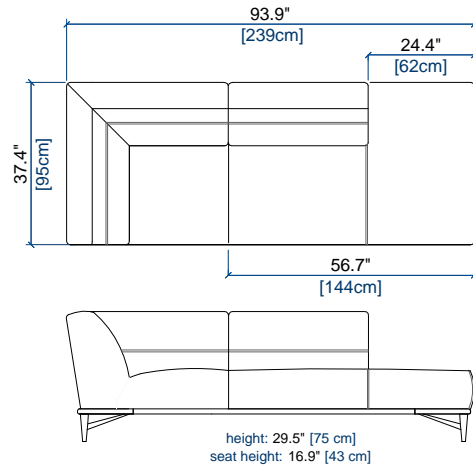

ÉLÉMENTS INDÉPENDANTS / INDEPENDENT ELEMENTS / ELEMENTOS INDEPENDIENTES* 2/3

S08 GRAND ANGLE/MERID. GAUCHE INDEP.
LARGE CORNER/MERID. LEFT INDEP.
GRAN ANGULO/MERID. IZQU. INDEP.