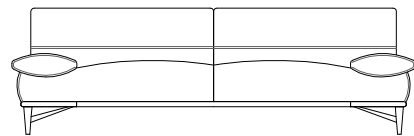

design Philippe BOUIX

GRAND CANAPÉ 3 PLACES
LARGE 3-SEAT SOFA
GRAN SOFA 3 PLAZAS

height: 29.5" [75 cm]
seat height: 16.9" [43 cm]
arm width: 15" [38 cm]

CANAPÉ 3 PLACES
3-SEAT SOFA
SOFA 3 PLAZAS

height: 29.5" [75 cm]
seat height: 16.9" [43 cm]
arm width: 15" [38 cm]