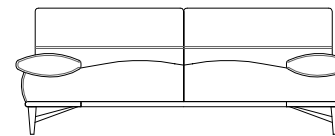

design Philippe BOUIX

GRAND CANAPÉ 3 PLACES
LARGE 3-SEAT SOFA
GRAN SOFA 3 PLAZAS

height: 29.5" [75 cm]
seat height: 16.9" [43 cm]
arm width: 15" [38 cm]

CANAPÉ 3 PLACES
3-SEAT SOFA
SOFA 3 PLAZAS

height: 29.5" [75 cm]
seat height: 16.9" [43 cm]
arm width: 15" [38 cm]

CANAPÉ 2,5 PLACES
2.5-SEAT SOFA
SOFA 2,5 PLAZAS

height: 29.5" [75 cm]
seat height: 16.9" [43 cm]
arm width: 15" [38 cm]

CANAPÉ 2 PLACES
2-SEAT SOFA
SOFA 2 PLAZAS

height: 29.5" [75 cm]
seat height: 16.9" [43 cm]
arm width: 15" [38 cm]

FAUTEUIL
ARMCHAIR
SILLON

height: 29.5" [75 cm]
seat height: 16.9" [43 cm]
arm width: 13" [33 cm]

POUF
OTTOMAN
PUF

seat height: 16.9" [43 cm]

GRANDE TETIERE
LARGE HEADREST
GRAN CABEZAL

height: 8.7" [22 cm]

MOYENNE TETIERE
MEDIUM HEADREST
CABEZAL MEDIANO