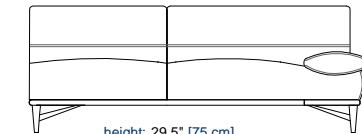

S62 BATARD 2.5 PL. ACC. DROIT INDEP.
2.5-SEAT 1-ARM UNIT RIGHT ARM. INDEP.
BATARD 2,5 PL. APOY. DERECHA INDEP.

height: 29.5" [75 cm]
seat height: 16.9" [43 cm]
arm width: 15" [38 cm]