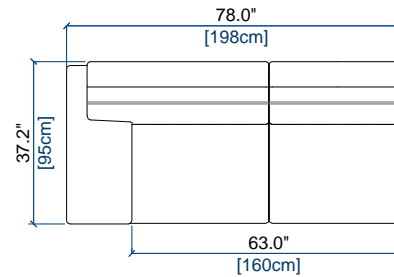

S63 BATARD 2.5 PL. ACC. GAUCHE INDEP.
2.5-SEAT 1-ARM UNIT LEFT ARM. INDEP.
BATARD 2,5 PL. APOY. IZQUIERDA INDEP.

height: 29.5" [75 cm]
seat height: 16.9" [43 cm]
arm width: 15" [38 cm]