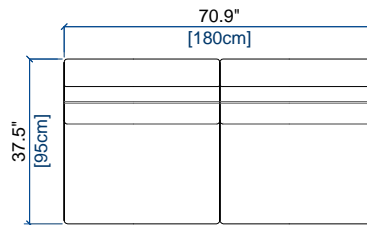

S01 CHAUFFEUSE INDEP.
INDEP. ARMLESS CHAIR
CHAUFFEUSE INDEP.

height: 29.5" [75 cm]
seat height: 16.9" [43 cm]

S1S CHAUFFEUSE INDEP. - GAUCHE
INDEP. ARMLESS CHAIR - LEFT
CHAUFFEUSE INDEP.- IZQ.

height: 29.5" [75 cm]
seat height: 16.9" [43 cm]

S1D CHAUFFEUSE INDEP. - DROITE
INDEP. ARMLESS CHAIR - RIGHT
CHAUFFEUSE INDEP. - DER.

height: 29.5" [75 cm]
seat height: 16.9" [43 cm]

S33 BANQUETTE 2 PL. INDEP.
2 INDEP. SEAT ARMLESS SOFA
BANQUETA 2 PLAZAS INDEP.

height: 29.5" [75 cm]
seat height: 16.9" [43 cm]

S34 BANQUETTE 2 PL. INDEP. GAUCHE
2 INDEP. SEAT ARMLESS SOFA LEFT
BANQUETA 2 PL. IZQUIERDA INDEP.

height: 29.5" [75 cm]
seat height: 16.9" [43 cm]

S35 BANQUETTE 2 PL. INDEP. DROIT
2 INDEP. SEAT ARMLESS SOFA RIGHT
BANQUETA 2 PL. DERECHA INDEP.