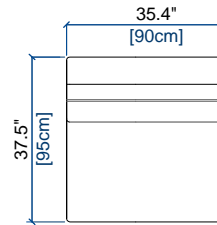

S01 CHAUFFEUSE INDEP.
INDEP. ARMLESS CHAIR
CHAUFFEUSE INDEP.

height: 29.5" [75 cm]
seat height: 16.9" [43 cm]

S1S CHAUFFEUSE INDEP. - GAUCHE
INDEP. ARMLESS CHAIR - LEFT
CHAUFFEUSE INDEP.- IZQ.

height: 29.5" [75 cm]
seat height: 16.9" [43 cm]