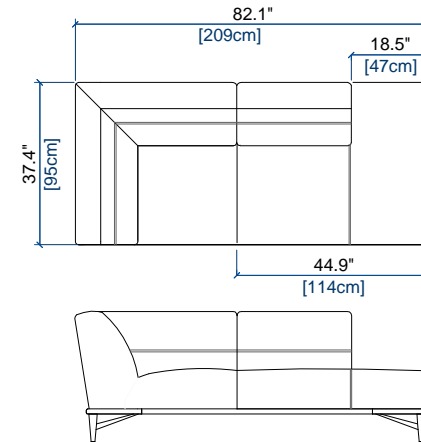

S8P ANGLE/MERIDIENNE GAUCHE INDEP.
CORNER/MERIDIENNE LEFT INDEP.
ANGULO/MERIDIENNE IZQUIERDA INDEP.