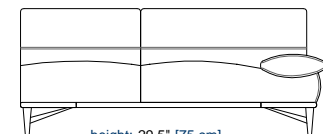

S26 BATARD 2 PL. ACC. DROIT INDEP.
2-SEAT 1-ARM UNIT RIGHT ARM. INDEP.
BATARD 2 PL. APOY. DERECHO INDEP.

height: 29.5" [75 cm]
seat height: 16.9" [43 cm]
arm width: 15" [38 cm]