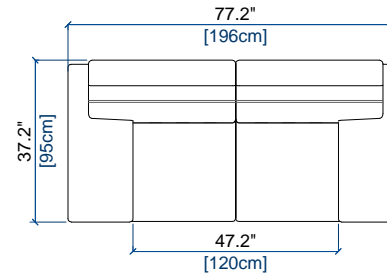

design Philippe BOUIX

GRAND CANAPÉ 3 PLACES
LARGE 3-SEAT SOFA
GRAN SOFA 3 PLAZAS

height: 29.5" [75 cm]
seat height: 16.9" [43 cm]
arm width: 15" [38 cm]

CANAPÉ 3 PLACES
3-SEAT SOFA
SOFA 3 PLAZAS

height: 29.5" [75 cm]
seat height: 16.9" [43 cm]
arm width: 15" [38 cm]

CANAPÉ 2,5 PLACES
2.5-SEAT SOFA
SOFA 2,5 PLAZAS

height: 29.5" [75 cm]
seat height: 16.9" [43 cm]
arm width: 15" [38 cm]

CANAPÉ 2 PLACES
2-SEAT SOFA
SOFA 2 PLAZAS

height: 29.5" [75 cm]
seat height: 16.9" [43 cm]
arm width: 15" [38 cm]

FAUTEUIL
ARMCHAIR
SILLON

height: 29.5" [75 cm]
seat height: 16.9" [43 cm]
arm width: 13" [33 cm]

POUF
OTTOMAN
PUF

seat height: 16.9" [43 cm]

GRANDE TETIERE
LARGE HEADREST
GRAN CABEZAL

height: 8.7" [22 cm]

MOYENNE TETIERE
MEDIUM HEADREST
CABEZAL MEDIANO

height: 29.5" [75 cm]
seat height: 16.9" [43 cm]
arm width: 15" [38 cm]

62 BATARD 2,5 PL. ACC. DROIT
2.5-SEAT 1-ARM UNIT RIGHT ARMREST
BATARD 2,5 PL. APOY. DERECHO

height: 29.5" [75 cm]
seat height: 16.9" [43 cm]
arm width: 15" [38 cm]