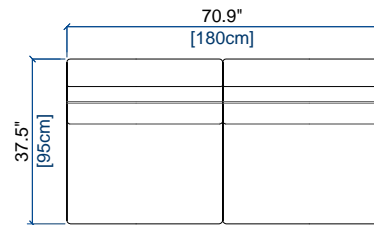

S33 BANQUETTE 2 PL. INDEP.
2 INDEP. SEAT ARMLESS SOFA
BANQUETA 2 PLAZAS INDEP.

height: 29.5" [75 cm]
seat height: 16.9" [43 cm]